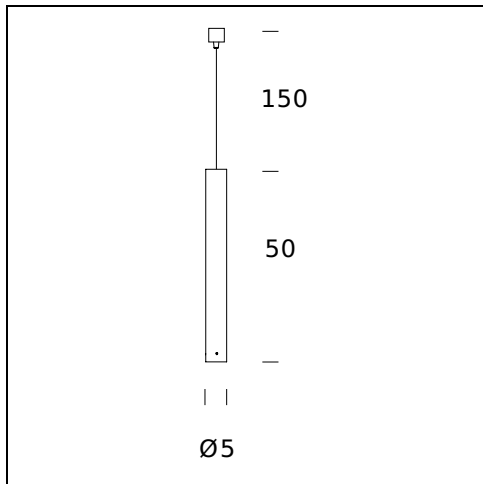

TUBO LED

FontanaArte Design Lab, 2011

Simplicity and linearity conveyed by a cylinder suspended in clear borosilicate glass. When switched on, the light is the undisputed main player.

TECHNICAL SHEET

Suspension lamp. Transparent borosilicate glass body housing a natural anodized finned metal dissipator for enhanced dissipation of heat produced by the light source. Transparent heightadjustable power cable. Electronic ballast included

MODEL NAME: Tubo Led

CODE: 4138

DIMENSIONS: Ø 5x50 + 150 cm

MATERIALS: Glass, metal

BULB: 1 LED - 14W (2700 K, CRI 82, 1100 Lm)

POWER CORD: Transparent - Length 150 cm

CERTIFICATIONS AND SYMBOLS:

Subject to technical modifications and modifications to content