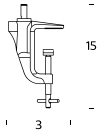

## CERTIFICATIONS AND SYMBOLS:

**MODEL NAME:** Demi Volée

**CODE:** 4289..

**DIMENSIONS:** cm 52 - cm 11

**MATERIALS:** Aluminium

## COMPONENTS

### BASE CODE - 4290..

Base for table (size 18 x 18 cm)