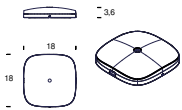

COMPONENTS

BASE CODE - 4290..

Base for table (size 18 x 18 cm)

CLAMP CODE - 4288..

Clamp for table (size 3 x 15 cm)

FIXED CLAMP CODE - 4333

Fixed clamp (size 5 x 4,7 cm)

BASE FOR TABLE WITH USB CODE - 4358..

Base for table with USB port for charging smartphones and tablets (size 18 x 18 x 3,6 cm)

Subject to technical modifications and modifications to content