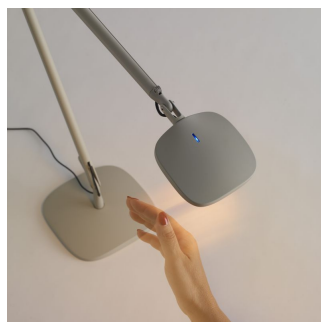

VOLÉE

Odo Fioravanti, 2015

Volée is a Led luminaire of the latest generation, in which the formal research is combined with technological innovation. Featured by an essential design, Volée switches on with an almost tennis-style gesture: a simple wave of the hand under the head of this lamp activates an electronic device that switches the light on or off without any contact. A touch sensor over the head allows the flow of light to be regulated to four different levels of intensity (40%, 60%, 100%, 0%). A Time Out system automatically switches the lamp off after it has been on for 5 hours. The lamps consists of a head and of structural rods in extruded aluminum and joints in die-cast aluminum. The tension for the hidden-spring balancing mechanisms is provided by steel wires that allow to orientate the light emission with a fluid movement. Available in four different finishes with matt paint in white, anthracite grey and fluorescent yellow, Volée is suitable for every kind of environment, both modern and traditional.

RELATED PRODUCTS

VOLÉE

Floor Lamp

VOLÉE

Wall Lamp

TECHNICAL SHEET

Table , floor and wall lamp with direct light emission and adjustable head. Body in extruded aluminium, head in die cast aluminium, joints in die-cast aluminum and mechanical wires in steel. Provided with base for table, clamp and wall mounting to be combined with the body, available anthracite grey, white and fluorescent yellow. A simple wave of the hand under the head of the lamp activates an electronic device that switches the light on or off without any contact (touchless). A touch sensor over the head allows the flow of light to be regulated to four different levels of intensity (0%, 40%, 60%, 100%). A Time Out system automatically switches the lamp off after it has been on for 5 hours. Once the lamp is switched off, it keeps the last light intensity used. The lamp is supplied with multiple plug. Black power cable, ballast on cable and plug.