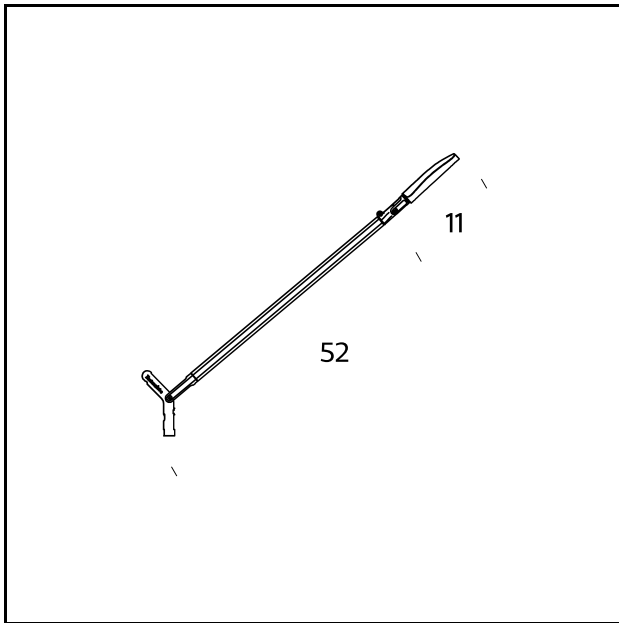

RELATED PRODUCTS

VOLÉE

Wall Lamp

VOLÉE

Floor Lamp

TECHNICAL SHEET

Table , floor and wall lamp with direct light emission and adjustable head. Body in extruded aluminium, head in die cast aluminium, joints in die-cast aluminum and mechanical wires in steel. Provided with base for table, clamp and wall mounting to be combined with the body, available light grey, anthracite grey, white and fluorescent yellow. A simple wave of the hand under the head of the lamp activates an electronic device that switches the light on or off without any contact (touchless). A touch sensor over the head allows the flow of light to be regulated to four different levels of intensity (0%, 40%, 60%, 100%). A Time Out system automatically switches the lamp off after it has been on for 5 hours. Once the lamp is switched off, it keeps the last light intensity used. The lamp is supplied with multiple plug. Black power cable, ballast on cable and plug.

MODEL NAME: Volée

CODE: 4286..

DIMENSIONS: 60 x 60 cm

MATERIALS: Aluminium

COLORS

- Anthracite Grey - RAL Code: RAL 7024 Matt
- Fluorescent Yellow
- Grey - RAL Code: RAL 7044 Matt
- White - RAL Code: RAL 9016 Matt

BULB: Led - 7,5W (2700 K, CRI>90, Lm 800)

PLUG: Black

POWER CORD: Black

DIMMER: Touch dimmer

CERTIFICATIONS AND SYMBOLS:

MODEL NAME: Demi Volée

CODE: 4289..

DIMENSIONS: cm 52 - cm 11

FIXED CLAMP CODE - 4333

Fixed clamp (size 5 x 4,7 cm)

BASE FOR TABLE WITH USB CODE - 4358..

Base for table with USB port for charging smartphones and tablets (size 18 x 18 x 3,6 cm)

Subject to technical modifications and modifications to content