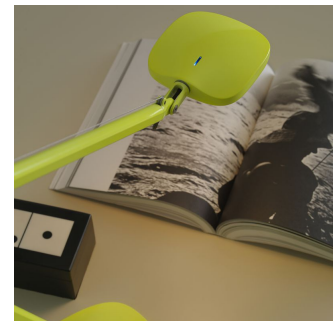

VOLÉE

Odo Fioravanti, 2015

Volée is a Led luminaire of the latest generation, in which the formal research is combined with technological innovation. Featured by an essential design, Volée switches on with an almost tennis-style gesture: a simple wave of the hand under the head of this lamp activates an electronic device that switches the light on or off without any contact. A touch sensor over the head allows the flow of light to be regulated to four different levels of intensity (40%, 60%, 100%, 0%). A Time Out system automatically switches the lamp off after it has been on for 5 hours. The lamps consists of a head and of structural rods in extruded aluminum and joints in die-cast aluminum. The tension for the hidden-spring balancing mechanisms is provided by steel wires that allow to orientate the light emission with a fluid movement. Available in four different finishes with matt paint in white, light grey, anthracite grey and fluorescent yellow, Volée is suitable for every kind of environment, both modern and traditional.

RELATED PRODUCTS

VOLÉE

Wall Lamp

VOLÉE

Floor Lamp

TECHNICAL SHEET

Table , floor and wall lamp with direct light emission and adjustable head. Body in extruded aluminium, head in die cast aluminium, joints in die-cast aluminum and mechanical wires in steel. Provided with base for table, clamp and wall mounting to be combined with the body, available light grey, anthracite grey, white and fluorescent yellow. A simple wave of the hand under the head of the lamp activates an electronic device that switches the light on or off without any contact (touchless). A touch sensor over the head allows the flow of light to be regulated to four different levels of intensity (0%, 40%, 60%, 100%). A Time Out system automatically switches the lamp off after it has been on for 5 hours. Once the lamp is switched off, it keeps the last light intensity used. The lamp is supplied with multiple plug. Black power cable, ballast on cable and plug.