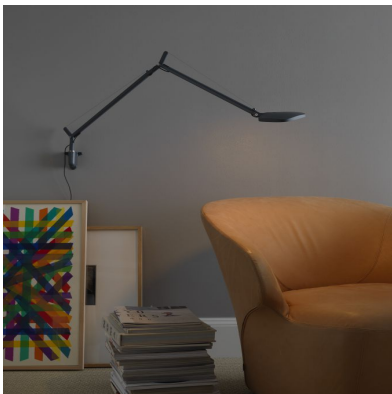

VOLÉE

Odo Fioravanti, 2015

Volée is a Led luminaire of the latest generation, in which the formal research is combined with technological innovation. Featured by an essential design, Volée switches on with an almost tennis-style gesture: a simple wave of the hand under the head of this lamp activates an electronic device that switches the light on or off without any contact. A touch sensor over the head allows the flow of light to be regulated to four different levels of intensity (40%, 60%, 100%, 0%). A Time Out system automatically switches the lamp off after it has been on for 5 hours. The lamps consists of a head and of structural rods in extruded aluminum and joints in die-cast aluminum. The tension for the hidden-spring balancing mechanisms is provided by steel wires that allow to orientate the light emission with a fluid movement. Available in four different finishes with matt paint in white, anthracite grey and fluorescent yellow, Volée is suitable for every kind of environment, both modern and traditional.

RELATED PRODUCTS

VOLÉE

Floor Lamp

VOLÉE

Wall Lamp

TECHNICAL SHEET

Table , floor and wall lamp with direct light emission and adjustable head. Body in extruded aluminium, head in die cast aluminium, joints in die-cast aluminum and mechanical wires in steel. Provided with base for table, clamp and wall mounting to be combined with the body, available anthracite grey, white and fluorescent yellow. A simple wave of the hand under the head of the lamp activates an electronic device that switches the light on or off without any contact (touchless). A touch sensor over the head allows the flow of light to be regulated to four different levels of intensity (0%, 40%, 60%, 100%). A Time Out system automatically switches the lamp off after it has been on for 5 hours. Once the lamp is switched off, it keeps the last light intensity used. The lamp is supplied with multiple plug. Black power cable, ballast on cable and plug.