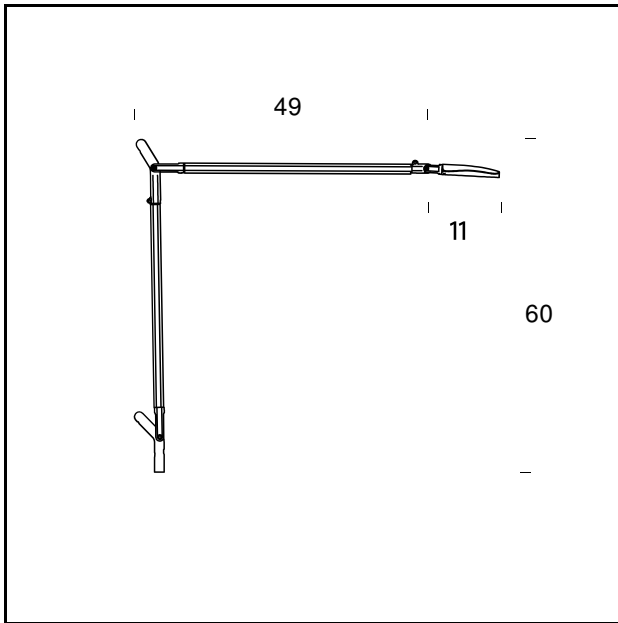

RELATED PRODUCTS

VOLÉE

Wall Lamp

VOLÉE

Floor Lamp

TECHNICAL SHEET

Table , floor and wall lamp with direct light emission and adjustable head. Body in extruded aluminium, head in die cast aluminium, joints in die-cast aluminum and mechanical wires in steel. Provided with base for table, clamp and wall mounting to be combined with the body, available light grey, anthracite grey, white and fluorescent yellow. A simple wave of the hand under the head of the lamp activates an electronic device that switches the light on or off without any contact (touchless). A touch sensor over the head allows the flow of light to be regulated to four different levels of intensity (0%, 40%, 60%, 100%). A Time Out system automatically switches the lamp off after it has been on for 5 hours. Once the lamp is switched off, it keeps the last light intensity used. The lamp is supplied with multiple plug. Black power cable, ballast on cable and plug.

MODEL NAME: Volée

CODE: 4286..

DIMENSIONS: 60 x 60 cm

MATERIALS: Aluminium

COLORS

- Anthracite Grey - RAL Code: RAL 7024 Matt
- Fluorescent Yellow
- Grey - RAL Code: RAL 7044 Matt
- White - RAL Code: RAL 9016 Matt

BULB: Led - 7,5W (2700 K, CRI>90, Lm 800)

PLUG: Black

POWER CORD: Black

DIMMER: Touch dimmer

CERTIFICATIONS AND SYMBOLS:

MODEL NAME: Demi Volée

CODE: 4289..

DIMENSIONS: cm 52 - cm 11

FIXED CLAMP CODE - 4333

Fixed clamp (size 5 x 4,7 cm)

BASE FOR TABLE WITH USB CODE - 4358..

Base for table with USB port for charging smartphones and tablets (size 18 x 18 x 3,6 cm)

Subject to technical modifications and modifications to content