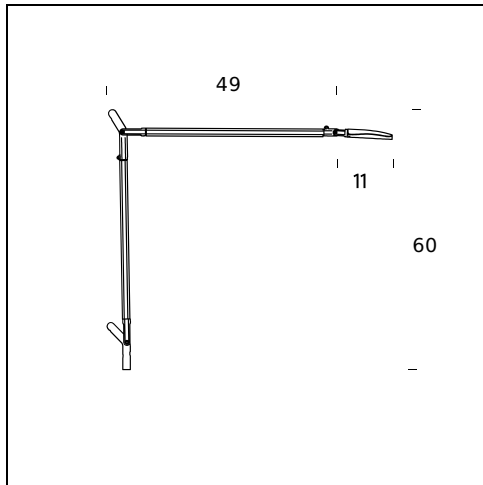

RELATED PRODUCTS

VOLÉE

Wall Lamp

VOLÉE

Floor Lamp

TECHNICAL SHEET

Table , floor and wall lamp with direct light emission and adjustable head. Body in extruded aluminium, head in die cast aluminium, joints in die-cast aluminum and mechanical wires in steel. Provided with base for table, clamp and wall mounting to be combined with the body, available anthracite grey, white and fluorescent yellow. A simple wave of the hand under the head of the lamp activates an electronic device that switches the light on or off without any contact (touchless). A touch sensor over the head allows the flow of light to be regulated to four different levels of intensity (0%, 40%, 60%, 100%). A Time Out system automatically switches the lamp off after it has been on for 5 hours. Once the lamp is switched off, it keeps the last light intensity used. The lamp is supplied with multiple plug. Black power cable, ballast on cable and plug.

MODEL NAME: Volée

CODE: 4286..

DIMENSIONS: 60 x 60 cm

MATERIALS: Aluminium

COLORS

- Anthracite Grey - RAL Code: RAL 7024 Matt
- Fluorescent Yellow
- White - RAL Code: RAL 9016 Matt

BULB: Led - 7,5W (2700 K, CRI>90, Lm 800)

PLUG: Black

POWER CORD: Black

DIMMER: Touch dimmer

CERTIFICATIONS AND SYMBOLS:

MODEL NAME: Demi Volée

CODE: 4289..

DIMENSIONS: cm 52 - cm 11

MATERIALS: Aluminium

COMPONENTS

BASE CODE - 4290..

Base for table (size 18 x 18 cm)

CLAMP CODE - 4288..

Clamp for table (size 3 x 15 cm)

BASE FOR TABLE WITH USB CODE - 4358..

Base for table with USB port for charging smartphones and tablets (size 18 x 18 x 3,6 cm)