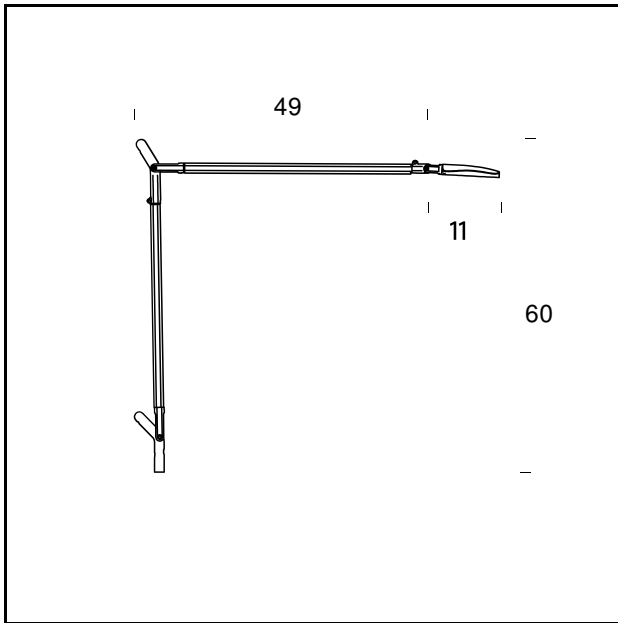

## TECHNICAL SHEET

Table , floor and wall lamp with direct light emission and adjustable head. Body in extruded aluminium, head in die cast aluminium, joints in die-cast aluminum and mechanical wires in steel. Provided with base for table, clamp and wall mounting to be combined with the body, available anthracite grey, white and fluorescent yellow. A simple wave of the hand under the head of the lamp activates an electronic device that switches the light on or off without any contact (touchless). A touch sensor over the head allows the flow of light to be regulated to four different levels of intensity (0%, 40%, 60%, 100%). A Time Out system automatically switches the lamp off after it has been on for 5 hours. Once the lamp is switched off, it keeps the last light intensity used. The lamp is supplied with multiple plug. Black power cable, ballast on cable and plug.

**MODEL NAME:** Volée

**CODE:** 4286..

**DIMENSIONS:** 60 x 60 cm

**MATERIALS:** Aluminium

## CERTIFICATIONS AND SYMBOLS:

**MODEL NAME:** Demi Volée

**CODE:** 4289..

**DIMENSIONS:** cm 52 - cm 11

**MATERIALS:** Aluminium

### BASE CODE - 4290..

Base for table (size 18 x 18 cm)