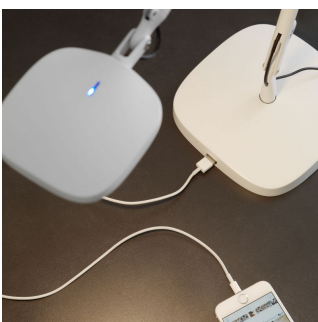

VOLÉE

Odo Fioravanti, 2015

Volée is a Led luminaire of the latest generation, in which the formal research is combined with technological innovation. Featured by an essential design, Volée switches on with an almost tennis-style gesture: a simple wave of the hand under the head of this lamp activates an electronic device that switches the light on or off without any contact. A touch sensor over the head allows the flow of light to be regulated to four different levels of intensity (40%, 60%, 100%, 0%). A Time Out system automatically switches the lamp off after it has been on for 5 hours. The lamps consists of a head and of structural rods in extruded aluminum and joints in die-cast aluminum. The tension for the hidden-spring balancing mechanisms is provided by steel wires that allow to orientate the light emission with a fluid movement. Available in four different finishes with matt paint in white, anthracite grey and fluorescent yellow, Volée is suitable for every kind of environment, both modern and traditional.

RELATED PRODUCTS

VOLÉE

Floor Lamp

VOLÉE

Wall Lamp

TECHNICAL SHEET

Table , floor and wall lamp with direct light emission and adjustable head. Body in extruded aluminium, head in die cast aluminium, joints in die-cast aluminum and mechanical wires in steel. Provided with base for table, clamp and wall mounting to be combined with the body, available anthracite grey, white and fluorescent yellow. A simple wave of the hand under the head of the lamp activates an electronic device that switches the light on or off without any contact (touchless). A touch sensor over the head allows the flow of light to be regulated to four different levels of intensity (0%, 40%, 60%, 100%). A Time Out system automatically switches the lamp off after it has been on for 5 hours. Once the lamp is switched off, it keeps the last light intensity used. The lamp is supplied with multiple plug. Black power cable, ballast on cable and plug.