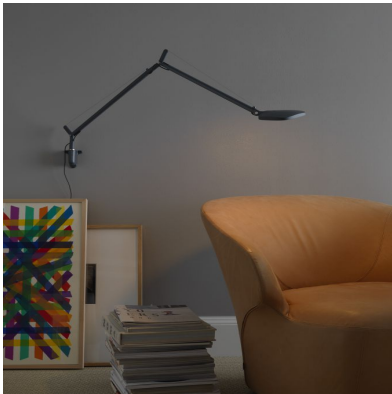

VOLÉE

Odo Fioravanti, 2015

Volée is a Led luminaire of the latest generation, in which the formal research is combined with technological innovation. Featured by an essential design, Volée switches on with an almost tennis-style gesture: a simple wave of the hand under the head of this lamp activates an electronic device that switches the light on or off without any contact. A touch sensor over the head allows the flow of light to be regulated to four different levels of intensity (40%, 60%, 100%, 0%). A Time Out system automatically switches the lamp off after it has been on for 5 hours. The lamps consists of a head and of structural rods in extruded aluminum and joints in die-cast aluminum. The tension for the hidden-spring balancing mechanisms is provided by steel wires that allow to orientate the light emission with a fluid movement. Available in four different finishes with matt paint in white, light grey, anthracite grey and fluorescent yellow, Volée is suitable for every kind of environment, both modern and traditional.

RELATED PRODUCTS

VOLÉE

Wall Lamp

VOLÉE

Floor Lamp

TECHNICAL SHEET

Table , floor and wall lamp with direct light emission and adjustable head. Body in extruded aluminium, head in die cast aluminium, joints in die-cast aluminum and mechanical wires in steel. Provided with base for table, clamp and wall mounting to be combined with the body, available light grey, anthracite grey, white and fluorescent yellow. A simple wave of the hand under the head of the lamp activates an electronic device that switches the light on or off without any contact (touchless). A touch sensor over the head allows the flow of light to be regulated to four different levels of intensity (0%, 40%, 60%, 100%). A Time Out system automatically switches the lamp off after it has been on for 5 hours. Once the lamp is switched off, it keeps the last light intensity used. The lamp is supplied with multiple plug. Black power cable, ballast on cable and plug.