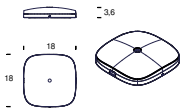

MATERIALS: Aluminium

COLORS

- Anthracite Grey - RAL Code: RAL 7024 Matt
- Fluorescent Yellow
- Grey - RAL Code: RAL 7044 Matt
- White - RAL Code: RAL 9016 Matt

BULB: Led - 7,5W (2700 K, CRI>90, Lm 800)

PLUG: Black

POWER CORD: Black

DIMMER: Touch dimmer

CERTIFICATIONS AND SYMBOLS:

COMPONENTS

BASE CODE - 4290..

Base for table (size 18 x 18 cm)

CLAMP CODE - 4288..

Clamp for table (size 3 x 15 cm)

FIXED CLAMP CODE - 4333

Fixed clamp (size 5 x 4,7 cm)

BASE FOR TABLE WITH USB CODE - 4358..

Base for table with USB port for charging smartphones and tablets (size 18 x 18 x 3,6 cm)

Subject to technical modifications and modifications to content