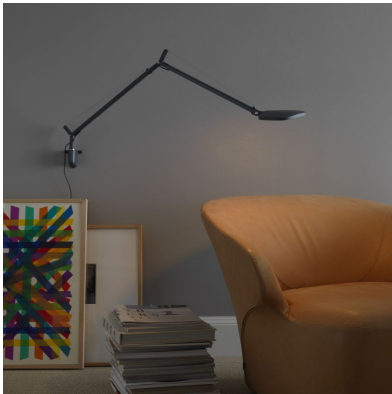

# VOLÉE

Odo Fioravanti, 2015

Volée is a Led luminaire of the latest generation, in which the formal research is combined with technological innovation. Featured by an essential design, Volée switches on with an almost tennis-style gesture: a simple wave of the hand under the head of this lamp activates an electronic device that switches the light on or off without any contact. A touch sensor over the head allows the flow of light to be regulated to four different levels of intensity (40%, 60%, 100%, 0%). A Time Out system automatically switches the lamp off after it has been on for 5 hours. The lamps consists of a head and of structural rods in extruded aluminum and joints in die-cast aluminum. The tension for the hidden-spring balancing mechanisms is provided by steel wires that allow to orientate the light emission with a fluid movement. Available in four different finishes with matt paint in white, anthracite grey and fluorescent yellow, Volée is suitable for every kind of environment, both modern and traditional.

### **VOLÉE**

*Wall Lamp*

## TECHNICAL SHEET

Table , floor and wall lamp with direct light emission and adjustable head. Body in extruded aluminium, head in die cast aluminium, joints in die-cast aluminum and mechanical wires in steel. Provided with base for table, clamp and wall mounting to be combined with the body, available anthracite grey, white and fluorescent yellow. A simple wave of the hand under the head of the lamp activates an electronic device that switches the light on or off without any contact (touchless). A touch sensor over the head allows the flow of light to be regulated to four different levels of intensity (0%, 40%, 60%, 100%). A Time Out system automatically switches the lamp off after it has been on for 5 hours. Once the lamp is switched off, it keeps the last light intensity used. The lamp is supplied with multiple plug. Black power cable, ballast on cable and plug.