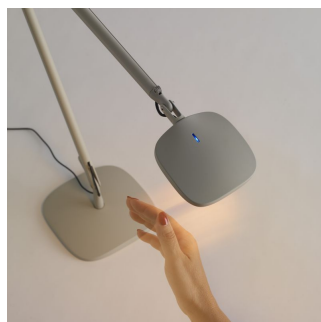

# VOLÉE

Odo Fioravanti, 2015

Volée is a Led luminaire of the latest generation, in which the formal research is combined with technological innovation. Featured by an essential design, Volée switches on with an almost tennis-style gesture: a simple wave of the hand under the head of this lamp activates an electronic device that switches the light on or off without any contact. A touch sensor over the head allows the flow of light to be regulated to four different levels of intensity (40%, 60%, 100%, 0%). A Time Out system automatically switches the lamp off after it has been on for 5 hours. The lamps consists of a head and of structural rods in extruded aluminum and joints in die-cast aluminum. The tension for the hidden-spring balancing mechanisms is provided by steel wires that allow to orientate the light emission with a fluid movement. Available in four different finishes with matt paint in white, anthracite grey and fluorescent yellow, Volée is suitable for every kind of environment, both modern and traditional.

### **VOLÉE**

*Wall Lamp*

## TECHNICAL SHEET

Table , floor and wall lamp with direct light emission and adjustable head. Body in extruded aluminium, head in die cast aluminium, joints in die-cast aluminum and mechanical wires in steel. Provided with base for table, clamp and wall mounting to be combined with the body, available anthracite grey, white and fluorescent yellow. A simple wave of the hand under the head of the lamp activates an electronic device that switches the light on or off without any contact (touchless). A touch sensor over the head allows the flow of light to be regulated to four different levels of intensity (0%, 40%, 60%, 100%). A Time Out system automatically switches the lamp off after it has been on for 5 hours. Once the lamp is switched off, it keeps the last light intensity used. The lamp is supplied with multiple plug. Black power cable, ballast on cable and plug.