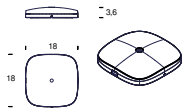

BASE FOR TABLE WITH USB CODE - 4358..

Base for table with USB port for charging smartphones and tablets (size 18 x 18 x 3,6 cm)

Subject to technical modifications and modifications to content