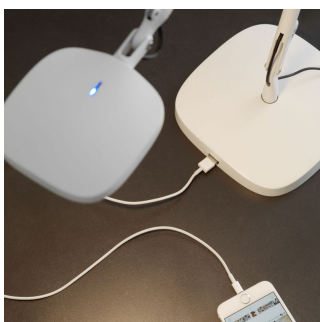

# VOLÉE

Odo Fioravanti, 2015

Volée is a Led luminaire of the latest generation, in which the formal research is combined with technological innovation. Featured by an essential design, Volée switches on with an almost tennis-style gesture: a simple wave of the hand under the head of this lamp activates an electronic device that switches the light on or off without any contact. A touch sensor over the head allows the flow of light to be regulated to four different levels of intensity (40%, 60%, 100%, 0%). A Time Out system automatically switches the lamp off after it has been on for 5 hours. The lamps consists of a head and of structural rods in extruded aluminum and joints in die-cast aluminum. The tension for the hidden-spring balancing mechanisms is provided by steel wires that allow to orientate the light emission with a fluid movement. Available in four different finishes with matt paint in white, anthracite grey and fluorescent yellow, Volée is suitable for every kind of environment, both modern and traditional.

## TECHNICAL SHEET

Table , floor and wall lamp with direct light emission and adjustable head. Body in extruded aluminium, head in die cast aluminium, joints in die-cast aluminum and mechanical wires in steel. Provided with base for table, clamp and wall mounting to be combined with the body, available anthracite grey, white and fluorescent yellow. A simple wave of the hand under the head of the lamp activates an electronic device that switches the light on or off without any contact (touchless). A touch sensor over the head allows the flow of light to be regulated to four different levels of intensity (0%, 40%, 60%, 100%). A Time Out system automatically switches the lamp off after it has been on for 5 hours. Once the lamp is switched off, it keeps the last light intensity used. The lamp is supplied with multiple plug. Black power cable, ballast on cable and plug.