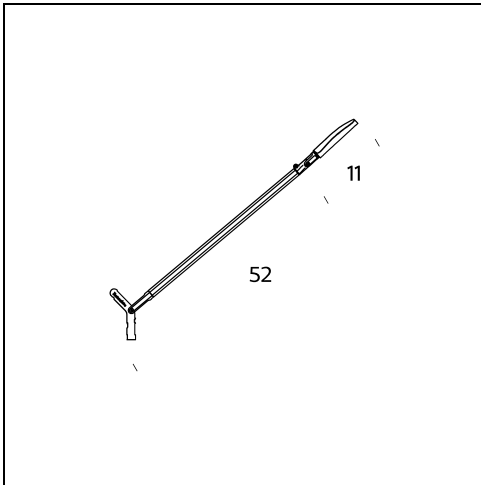

RELATED PRODUCTS

VOLÉE

Wall Lamp

VOLÉE

Floor Lamp

TECHNICAL SHEET

Table , floor and wall lamp with direct light emission and adjustable head. Body in extruded aluminium, head in die cast aluminium, joints in die-cast aluminum and mechanical wires in steel. Provided with base for table, clamp and wall mounting to be combined with the body, available anthracite grey, white and fluorescent yellow. A simple wave of the hand under the head of the lamp activates an electronic device that switches the light on or off without any contact (touchless). A touch sensor over the head allows the flow of light to be regulated to four different levels of intensity (0%, 40%, 60%, 100%). A Time Out system automatically switches the lamp off after it has been on for 5 hours. Once the lamp is switched off, it keeps the last light intensity used. The lamp is supplied with multiple plug. Black power cable, ballast on cable and plug.

MODEL NAME: Volée

CODE: 4286..

DIMENSIONS: 60 x 60 cm

MATERIALS: Aluminium

COLORS

- Anthracite Grey - RAL Code: RAL 7024 Matt
- Fluorescent Yellow
- White - RAL Code: RAL 9016 Matt

BULB: Led - 7,5W (2700 K, CRI>90, Lm 800)

PLUG: Black

POWER CORD: Black

DIMMER: Touch dimmer

CERTIFICATIONS AND SYMBOLS:

MODEL NAME: Demi Volée

CODE: 4289..

DIMENSIONS: cm 52 - cm 11

MATERIALS: Aluminium

COMPONENTS

BASE CODE - 4290..

Base for table (size 18 x 18 cm)

CLAMP CODE - 4288..

Clamp for table (size 3 x 15 cm)

BASE FOR TABLE WITH USB CODE - 4358..

Base for table with USB port for charging smartphones and tablets (size 18 x 18 x 3,6 cm)