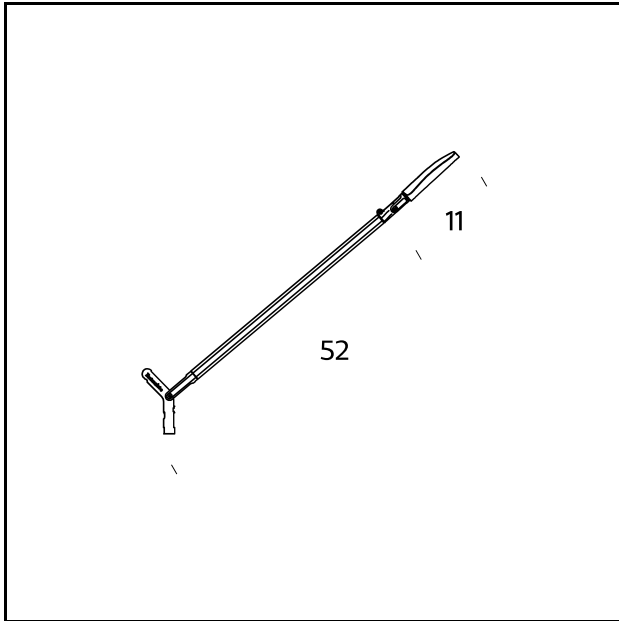

RELATED PRODUCTS

VOLÉE

Wall Lamp

VOLÉE

Floor Lamp

TECHNICAL SHEET

Table , floor and wall lamp with direct light emission and adjustable head. Body in extruded aluminium, head in die cast aluminium, joints in die-cast aluminum and mechanical wires in steel. Provided with base for table, clamp and wall mounting to be combined with the body, available light grey, anthracite grey, white and fluorescent yellow. A simple wave of the hand under the head of the lamp activates an electronic device that switches the light on or off without any contact (touchless). A touch sensor over the head allows the flow of light to be regulated to four different levels of intensity (0%, 40%, 60%, 100%). A Time Out system automatically switches the lamp off after it has been on for 5 hours. Once the lamp is switched off, it keeps the last light intensity used. The lamp is supplied with multiple plug. Black power cable, ballast on cable and plug.

MODEL NAME: Volée

CODE: 4286..

DIMENSIONS: 60 x 60 cm

MATERIALS: Aluminium

COLORS

- Anthracite Grey - RAL Code: RAL 7024 Matt
- Fluorescent Yellow
- Grey - RAL Code: RAL 7044 Matt
- White - RAL Code: RAL 9016 Matt

BULB: Led - 7,5W (2700 K, CRI>90, Lm 800)

PLUG: Black

POWER CORD: Black

DIMMER: Touch dimmer

CERTIFICATIONS AND SYMBOLS:

MODEL NAME: Demi Volée

CODE: 4289..

DIMENSIONS: cm 52 - cm 11

FIXED CLAMP CODE - 4333

Fixed clamp (size 5 x 4,7 cm)

BASE FOR TABLE WITH USB CODE - 4358..

Base for table with USB port for charging smartphones and tablets (size 18 x 18 x 3,6 cm)

Subject to technical modifications and modifications to content