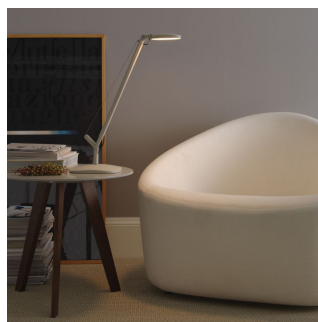

VOLÉE

Odo Fioravanti, 2015

Volée is a Led luminaire of the latest generation, in which the formal research is combined with technological innovation. Featured by an essential design, Volée switches on with an almost tennis-style gesture: a simple wave of the hand under the head of this lamp activates an electronic device that switches the light on or off without any contact. A touch sensor over the head allows the flow of light to be regulated to four different levels of intensity (40%, 60%, 100%, 0%). A Time Out system automatically switches the lamp off after it has been on for 5 hours. The lamps consists of a head and of structural rods in extruded aluminum and joints in die-cast aluminum. The tension for the hidden-spring balancing mechanisms is provided by steel wires that allow to orientate the light emission with a fluid movement. Available in four different finishes with matt paint in white, light grey, anthracite grey and fluorescent yellow, Volée is suitable for every kind of environment, both modern and traditional.

RELATED PRODUCTS

VOLÉE

Wall Lamp

VOLÉE

Floor Lamp

TECHNICAL SHEET

Table , floor and wall lamp with direct light emission and adjustable head. Body in extruded aluminium, head in die cast aluminium, joints in die-cast aluminum and mechanical wires in steel. Provided with base for table, clamp and wall mounting to be combined with the body, available light grey, anthracite grey, white and fluorescent yellow. A simple wave of the hand under the head of the lamp activates an electronic device that switches the light on or off without any contact (touchless). A touch sensor over the head allows the flow of light to be regulated to four different levels of intensity (0%, 40%, 60%, 100%). A Time Out system automatically switches the lamp off after it has been on for 5 hours. Once the lamp is switched off, it keeps the last light intensity used. The lamp is supplied with multiple plug. Black power cable, ballast on cable and plug.