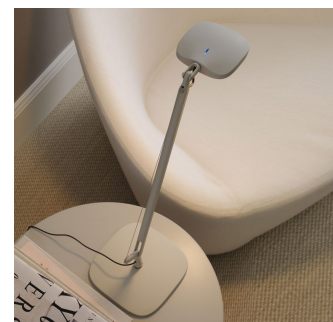

VOLÉE

Odo Fioravanti, 2015

Volée is a Led luminaire of the latest generation, in which the formal research is combined with technological innovation. Featured by an essential design, Volée switches on with an almost tennis-style gesture: a simple wave of the hand under the head of this lamp activates an electronic device that switches the light on or off without any contact. A touch sensor over the head allows the flow of light to be regulated to four different levels of intensity (40%, 60%, 100%, 0%). A Time Out system automatically switches the lamp off after it has been on for 5 hours. The lamps consists of a head and of structural rods in extruded aluminum and joints in die-cast aluminum. The tension for the hidden-spring balancing mechanisms is provided by steel wires that allow to orientate the light emission with a fluid movement. Available in four different finishes with matt paint in white, light grey, anthracite grey and fluorescent yellow, Volée is suitable for every kind of environment, both modern and traditional.

RELATED PRODUCTS

VOLÉE

Wall Lamp

VOLÉE

Floor Lamp

TECHNICAL SHEET

Table , floor and wall lamp with direct light emission and adjustable head. Body in extruded aluminium, head in die cast aluminium, joints in die-cast aluminum and mechanical wires in steel. Provided with base for table, clamp and wall mounting to be combined with the body, available light grey, anthracite grey, white and fluorescent yellow. A simple wave of the hand under the head of the lamp activates an electronic device that switches the light on or off without any contact (touchless). A touch sensor over the head allows the flow of light to be regulated to four different levels of intensity (0%, 40%, 60%, 100%). A Time Out system automatically switches the lamp off after it has been on for 5 hours. Once the lamp is switched off, it keeps the last light intensity used. The lamp is supplied with multiple plug. Black power cable, ballast on cable and plug.