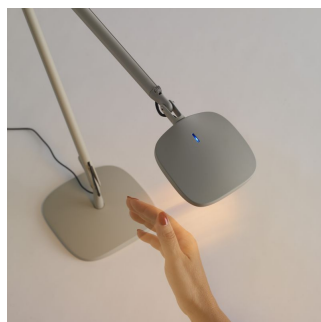

VOLÉE

Odo Fioravanti, 2015

Volée is a Led luminaire of the latest generation, in which the formal research is combined with technological innovation. Featured by an essential design, Volée switches on with an almost tennis-style gesture: a simple wave of the hand under the head of this lamp activates an electronic device that switches the light on or off without any contact. A touch sensor over the head allows the flow of light to be regulated to four different levels of intensity (40%, 60%, 100%, 0%). A Time Out system automatically switches the lamp off after it has been on for 5 hours. The lamps consists of a head and of structural rods in extruded aluminum and joints in die-cast aluminum. The tension for the hidden-spring balancing mechanisms is provided by steel wires that allow to orientate the light emission with a fluid movement. Available in four different finishes with matt paint in white, light grey, anthracite grey and fluorescent yellow, Volée is suitable for every kind of environment, both modern and traditional.

RELATED PRODUCTS

VOLÉE

Wall Lamp

VOLÉE

Floor Lamp

TECHNICAL SHEET

Table , floor and wall lamp with direct light emission and adjustable head. Body in extruded aluminium, head in die cast aluminium, joints in die-cast aluminum and mechanical wires in steel. Provided with base for table, clamp and wall mounting to be combined with the body, available light grey, anthracite grey, white and fluorescent yellow. A simple wave of the hand under the head of the lamp activates an electronic device that switches the light on or off without any contact (touchless). A touch sensor over the head allows the flow of light to be regulated to four different levels of intensity (0%, 40%, 60%, 100%). A Time Out system automatically switches the lamp off after it has been on for 5 hours. Once the lamp is switched off, it keeps the last light intensity used. The lamp is supplied with multiple plug. Black power cable, ballast on cable and plug.