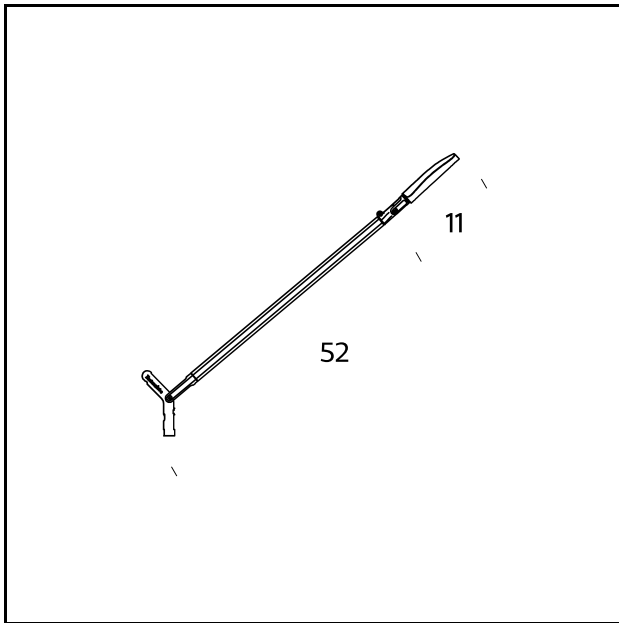

RELATED PRODUCTS

VOLÉE

Floor Lamp

VOLÉE

Wall Lamp

TECHNICAL SHEET

Table , floor and wall lamp with direct light emission and adjustable head. Body in extruded aluminium, head in die cast aluminium, joints in die-cast aluminum and mechanical wires in steel. Provided with base for table, clamp and wall mounting to be combined with the body, available anthracite grey, white and fluorescent yellow. A simple wave of the hand under the head of the lamp activates an electronic device that switches the light on or off without any contact (touchless). A touch sensor over the head allows the flow of light to be regulated to four different levels of intensity (0%, 40%, 60%, 100%). A Time Out system automatically switches the lamp off after it has been on for 5 hours. Once the lamp is switched off, it keeps the last light intensity used. The lamp is supplied with multiple plug. Black power cable, ballast on cable and plug.

MODEL NAME: Volée

CODE: 4286..

DIMENSIONS: 60 x 60 cm

MATERIALS: Aluminium

COLORS

- Anthracite Grey - RAL Code: RAL 7024 Matt
- Fluorescent Yellow
- White - RAL Code: RAL 9016 Matt

BULB: Led - 7,5W (2700 K, CRI>90, Lm 800)

PLUG: Black

POWER CORD: Black

DIMMER: Touch dimmer

CERTIFICATIONS AND SYMBOLS:

MODEL NAME: Demi Volée

CODE: 4289..

DIMENSIONS: cm 52 - cm 11

MATERIALS: Aluminium

COMPONENTS

BASE CODE - 4290..

Base for table (size 18 x 18 cm)

CLAMP CODE - 4288..

Clamp for table (size 3 x 15 cm)

FIXED CLAMP CODE - 4333

Fixed clamp (size 5 x 4,7 cm)

BASE FOR TABLE WITH USB CODE - 4358..