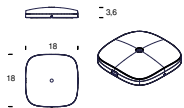

MATERIALS: Aluminium

COLORS

- Anthracite Grey - RAL Code: RAL 7024 Matt
- Fluorescent Yellow
- Grey - RAL Code: RAL 7044 Matt
- White - RAL Code: RAL 9016 Matt

BULB: Led - 7,5W (2700 K, CRI>90, Lm 800)

PLUG: Black

POWER CORD: Black

DIMMER: Touch dimmer

CERTIFICATIONS AND SYMBOLS:

COMPONENTS

BASE CODE - 4290..

Base for table (size 18 x 18 cm)

CLAMP CODE - 4288..

Clamp for table (size 3 x 15 cm)

FIXED CLAMP CODE - 4333

Fixed clamp (size 5 x 4,7 cm)

BASE FOR TABLE WITH USB CODE - 4358..

Base for table with USB port for charging smartphones and tablets (size 18 x 18 x 3,6 cm)

Subject to technical modifications and modifications to content