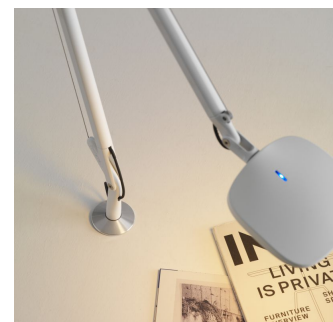

# VOLÉE

Odo Fioravanti, 2015

Volée is a Led luminaire of the latest generation, in which the formal research is combined with technological innovation. Featured by an essential design, Volée switches on with an almost tennis-style gesture: a simple wave of the hand under the head of this lamp activates an electronic device that switches the light on or off without any contact. A touch sensor over the head allows the flow of light to be regulated to four different levels of intensity (40%, 60%, 100%, 0%). A Time Out system automatically switches the lamp off after it has been on for 5 hours. The lamps consists of a head and of structural rods in extruded aluminum and joints in die-cast aluminum. The tension for the hidden-spring balancing mechanisms is provided by steel wires that allow to orientate the light emission with a fluid movement. Available in four different finishes with matt paint in white, anthracite grey and fluorescent yellow, Volée is suitable for every kind of environment, both modern and traditional.

### **VOLÉE**

*Wall Lamp*

## TECHNICAL SHEET

Table , floor and wall lamp with direct light emission and adjustable head. Body in extruded aluminium, head in die cast aluminium, joints in die-cast aluminum and mechanical wires in steel. Provided with base for table, clamp and wall mounting to be combined with the body, available anthracite grey, white and fluorescent yellow. A simple wave of the hand under the head of the lamp activates an electronic device that switches the light on or off without any contact (touchless). A touch sensor over the head allows the flow of light to be regulated to four different levels of intensity (0%, 40%, 60%, 100%). A Time Out system automatically switches the lamp off after it has been on for 5 hours. Once the lamp is switched off, it keeps the last light intensity used. The lamp is supplied with multiple plug. Black power cable, ballast on cable and plug.