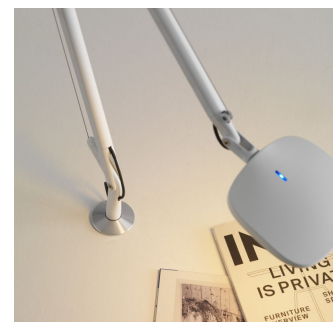

VOLÉE

Odo Fioravanti, 2015

Volée is a Led luminaire of the latest generation, in which the formal research is combined with technological innovation. Featured by an essential design, Volée switches on with an almost tennis-style gesture: a simple wave of the hand under the head of this lamp activates an electronic device that switches the light on or off without any contact. A touch sensor over the head allows the flow of light to be regulated to four different levels of intensity (40%, 60%, 100%, 0%). A Time Out system automatically switches the lamp off after it has been on for 5 hours. The lamps consists of a head and of structural rods in extruded aluminum and joints in die-cast aluminum. The tension for the hidden-spring balancing mechanisms is provided by steel wires that allow to orientate the light emission with a fluid movement. Available in four different finishes with matt paint in white, anthracite grey and fluorescent yellow, Volée is suitable for every kind of environment, both modern and traditional.

RELATED PRODUCTS

VOLÉE

Floor Lamp

VOLÉE

Wall Lamp

TECHNICAL SHEET

Table , floor and wall lamp with direct light emission and adjustable head. Body in extruded aluminium, head in die cast aluminium, joints in die-cast aluminum and mechanical wires in steel. Provided with base for table, clamp and wall mounting to be combined with the body, available anthracite grey, white and fluorescent yellow. A simple wave of the hand under the head of the lamp activates an electronic device that switches the light on or off without any contact (touchless). A touch sensor over the head allows the flow of light to be regulated to four different levels of intensity (0%, 40%, 60%, 100%). A Time Out system automatically switches the lamp off after it has been on for 5 hours. Once the lamp is switched off, it keeps the last light intensity used. The lamp is supplied with multiple plug. Black power cable, ballast on cable and plug.