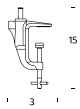

PLUG: Black

POWER CORD: Black

DIMMER: Touch dimmer

CERTIFICATIONS AND SYMBOLS:

MODEL NAME: Demi Volée

CODE: 4289..

DIMENSIONS: cm 52 - cm 11

MATERIALS: Aluminium

COLORS

- Anthracite Grey - RAL Code: RAL 7024 Matt
- Fluorescent Yellow
- White - RAL Code: RAL 9016 Matt

BULB: Led - 7,5W (2700 K, CRI>90, Lm 800)

PLUG: Black

POWER CORD: Black

DIMMER: Touch dimmer

CERTIFICATIONS AND SYMBOLS:

COMPONENTS

BASE CODE - 4290..

Base for table (size 18 x 18 cm)

CLAMP CODE - 4288..

Clamp for table (size 3 x 15 cm)

BASE FOR TABLE WITH USB CODE - 4358..

Base for table with USB port for charging smartphones and tablets (size 18 x 18 x 3,6 cm)