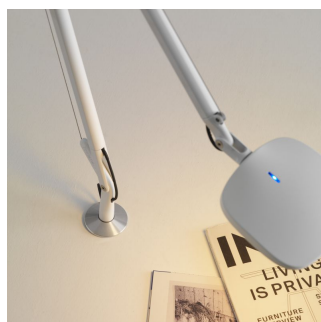

VOLÉE

Odo Fioravanti, 2015

Volée is a Led luminaire of the latest generation, in which the formal research is combined with technological innovation. Featured by an essential design, Volée switches on with an almost tennis-style gesture: a simple wave of the hand under the head of this lamp activates an electronic device that switches the light on or off without any contact. A touch sensor over the head allows the flow of light to be regulated to four different levels of intensity (40%, 60%, 100%, 0%). A Time Out system automatically switches the lamp off after it has been on for 5 hours. The lamps consists of a head and of structural rods in extruded aluminum and joints in die-cast aluminum. The tension for the hidden-spring balancing mechanisms is provided by steel wires that allow to orientate the light emission with a fluid movement. Available in four different finishes with matt paint in white, light grey, anthracite grey and fluorescent yellow, Volée is suitable for every kind of environment, both modern and traditional.

RELATED PRODUCTS

VOLÉE

Wall Lamp

VOLÉE

Floor Lamp

TECHNICAL SHEET

Table , floor and wall lamp with direct light emission and adjustable head. Body in extruded aluminium, head in die cast aluminium, joints in die-cast aluminum and mechanical wires in steel. Provided with base for table, clamp and wall mounting to be combined with the body, available light grey, anthracite grey, white and fluorescent yellow. A simple wave of the hand under the head of the lamp activates an electronic device that switches the light on or off without any contact (touchless). A touch sensor over the head allows the flow of light to be regulated to four different levels of intensity (0%, 40%, 60%, 100%). A Time Out system automatically switches the lamp off after it has been on for 5 hours. Once the lamp is switched off, it keeps the last light intensity used. The lamp is supplied with multiple plug. Black power cable, ballast on cable and plug.