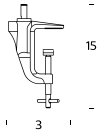

POWER CORD: Black

DIMMER: Touch dimmer

CERTIFICATIONS AND SYMBOLS:

COMPONENTS

BASE CODE - 4290..

Base for table (size 18 x 18 cm)

CLAMP CODE - 4288..

Clamp for table (size 3 x 15 cm)

FIXED CLAMP CODE - 4333

Fixed clamp (size 5 x 4,7 cm)

BASE FOR TABLE WITH USB CODE - 4358..

Base for table with USB port for charging smartphones and tablets (size 18 x 18 x 3,6 cm)

Subject to technical modifications and modifications to content