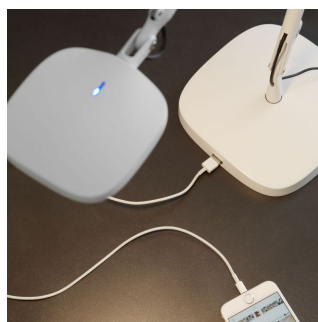

VOLÉE

Odo Fioravanti, 2015

Volée is a Led luminaire of the latest generation, in which the formal research is combined with technological innovation. Featured by an essential design, Volée switches on with an almost tennis-style gesture: a simple wave of the hand under the head of this lamp activates an electronic device that switches the light on or off without any contact. A touch sensor over the head allows the flow of light to be regulated to four different levels of intensity (40%, 60%, 100%, 0%). A Time Out system automatically switches the lamp off after it has been on for 5 hours. The lamps consists of a head and of structural rods in extruded aluminum and joints in die-cast aluminum. The tension for the hidden-spring balancing mechanisms is provided by steel wires that allow to orientate the light emission with a fluid movement. Available in four different finishes with matt paint in white, light grey, anthracite grey and fluorescent yellow, Volée is suitable for every kind of environment, both modern and traditional.

RELATED PRODUCTS

VOLÉE

Wall Lamp

VOLÉE

Floor Lamp

TECHNICAL SHEET

Table , floor and wall lamp with direct light emission and adjustable head. Body in extruded aluminium, head in die cast aluminium, joints in die-cast aluminum and mechanical wires in steel. Provided with base for table, clamp and wall mounting to be combined with the body, available light grey, anthracite grey, white and fluorescent yellow. A simple wave of the hand under the head of the lamp activates an electronic device that switches the light on or off without any contact (touchless). A touch sensor over the head allows the flow of light to be regulated to four different levels of intensity (0%, 40%, 60%, 100%). A Time Out system automatically switches the lamp off after it has been on for 5 hours. Once the lamp is switched off, it keeps the last light intensity used. The lamp is supplied with multiple plug. Black power cable, ballast on cable and plug.