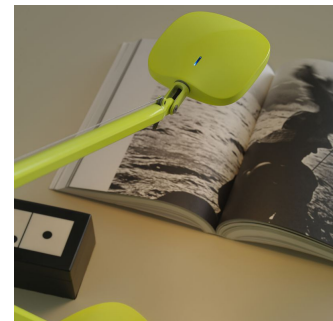

VOLÉE

Odo Fioravanti, 2015

Volée is a Led luminaire of the latest generation, in which the formal research is combined with technological innovation. Featured by an essential design, Volée switches on with an almost tennis-style gesture: a simple wave of the hand under the head of this lamp activates an electronic device that switches the light on or off without any contact. A touch sensor over the head allows the flow of light to be regulated to four different levels of intensity (40%, 60%, 100%, 0%). A Time Out system automatically switches the lamp off after it has been on for 5 hours. The lamps consists of a head and of structural rods in extruded aluminum and joints in die-cast aluminum. The tension for the hidden-spring balancing mechanisms is provided by steel wires that allow to orientate the light emission with a fluid movement. Available in four different finishes with matt paint in white, anthracite grey and fluorescent yellow, Volée is suitable for every kind of environment, both modern and traditional.

RELATED PRODUCTS

VOLÉE

Floor Lamp

VOLÉE

Wall Lamp

TECHNICAL SHEET

Table , floor and wall lamp with direct light emission and adjustable head. Body in extruded aluminium, head in die cast aluminium, joints in die-cast aluminum and mechanical wires in steel. Provided with base for table, clamp and wall mounting to be combined with the body, available anthracite grey, white and fluorescent yellow. A simple wave of the hand under the head of the lamp activates an electronic device that switches the light on or off without any contact (touchless). A touch sensor over the head allows the flow of light to be regulated to four different levels of intensity (0%, 40%, 60%, 100%). A Time Out system automatically switches the lamp off after it has been on for 5 hours. Once the lamp is switched off, it keeps the last light intensity used. The lamp is supplied with multiple plug. Black power cable, ballast on cable and plug.