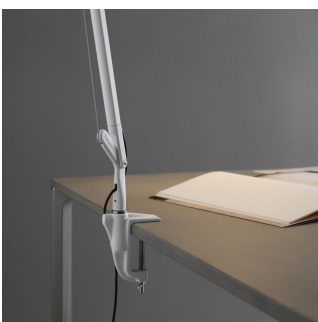

VOLÉE

Odo Fioravanti, 2015

Volée is a Led luminaire of the latest generation, in which the formal research is combined with technological innovation. Featured by an essential design, Volée switches on with an almost tennis-style gesture: a simple wave of the hand under the head of this lamp activates an electronic device that switches the light on or off without any contact. A touch sensor over the head allows the flow of light to be regulated to four different levels of intensity (40%, 60%, 100%, 0%). A Time Out system automatically switches the lamp off after it has been on for 5 hours. The lamps consists of a head and of structural rods in extruded aluminum and joints in die-cast aluminum. The tension for the hidden-spring balancing mechanisms is provided by steel wires that allow to orientate the light emission with a fluid movement. Available in four different finishes with matt paint in white, light grey, anthracite grey and fluorescent yellow, Volée is suitable for every kind of environment, both modern and traditional.

RELATED PRODUCTS

VOLÉE

Wall Lamp

VOLÉE

Floor Lamp

TECHNICAL SHEET

Table , floor and wall lamp with direct light emission and adjustable head. Body in extruded aluminium, head in die cast aluminium, joints in die-cast aluminum and mechanical wires in steel. Provided with base for table, clamp and wall mounting to be combined with the body, available light grey, anthracite grey, white and fluorescent yellow. A simple wave of the hand under the head of the lamp activates an electronic device that switches the light on or off without any contact (touchless). A touch sensor over the head allows the flow of light to be regulated to four different levels of intensity (0%, 40%, 60%, 100%). A Time Out system automatically switches the lamp off after it has been on for 5 hours. Once the lamp is switched off, it keeps the last light intensity used. The lamp is supplied with multiple plug. Black power cable, ballast on cable and plug.