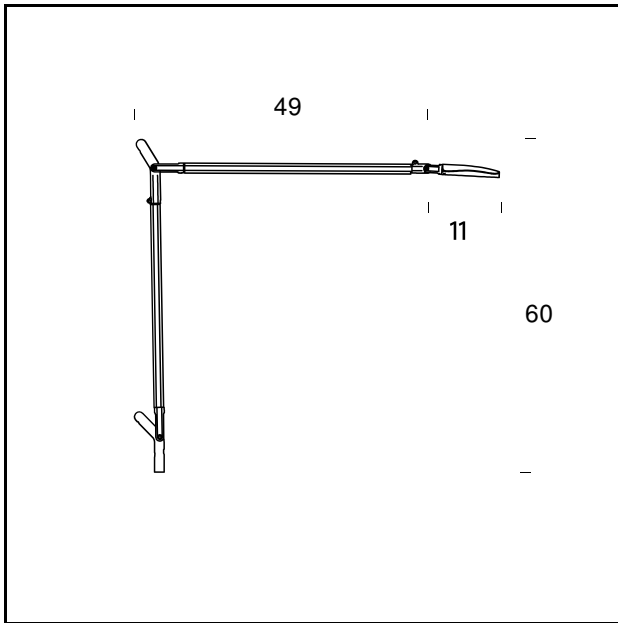

RELATED PRODUCTS

VOLÉE

Floor Lamp

VOLÉE

Wall Lamp

TECHNICAL SHEET

Table , floor and wall lamp with direct light emission and adjustable head. Body in extruded aluminium, head in die cast aluminium, joints in die-cast aluminum and mechanical wires in steel. Provided with base for table, clamp and wall mounting to be combined with the body, available anthracite grey, white and fluorescent yellow. A simple wave of the hand under the head of the lamp activates an electronic device that switches the light on or off without any contact (touchless). A touch sensor over the head allows the flow of light to be regulated to four different levels of intensity (0%, 40%, 60%, 100%). A Time Out system automatically switches the lamp off after it has been on for 5 hours. Once the lamp is switched off, it keeps the last light intensity used. The lamp is supplied with multiple plug. Black power cable, ballast on cable and plug.

MODEL NAME: Volée

CODE: 4286..

DIMENSIONS: 60 x 60 cm

MATERIALS: Aluminium

COLORS

- Anthracite Grey - RAL Code: RAL 7024 Matt
- Fluorescent Yellow
- White - RAL Code: RAL 9016 Matt

BULB: Led - 7,5W (2700 K, CRI>90, Lm 800)

PLUG: Black

POWER CORD: Black

DIMMER: Touch dimmer

CERTIFICATIONS AND SYMBOLS:

MODEL NAME: Demi Volée

CODE: 4289..

DIMENSIONS: cm 52 - cm 11

MATERIALS: Aluminium

Base for table with USB port for charging smartphones and tablets (size 18 x 18 x 3,6 cm)

Subject to technical modifications and modifications to content