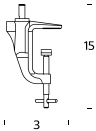

PLUG: Black

POWER CORD: Black

DIMMER: Touch dimmer

CERTIFICATIONS AND SYMBOLS:

MODEL NAME: Demi Volée

CODE: 4289..

DIMENSIONS: cm 52 - cm 11

MATERIALS: Aluminium

COLORS

- Anthracite Grey - RAL Code: RAL 7024 Matt
- Fluorescent Yellow
- White - RAL Code: RAL 9016 Matt

BULB: Led - 7,5W (2700 K, CRI>90, Lm 800)

PLUG: Black

POWER CORD: Black

DIMMER: Touch dimmer

CERTIFICATIONS AND SYMBOLS:

COMPONENTS

BASE CODE - 4290..

Base for table (size 18 x 18 cm)

CLAMP CODE - 4288..

Clamp for table (size 3 x 15 cm)

FIXED CLAMP CODE - 4333

Fixed clamp (size 5 x 4,7 cm)

BASE FOR TABLE WITH USB CODE - 4358..

Base for table with USB port for charging smartphones and tablets (size 18 x 18 x 3,6 cm)

Subject to technical modifications and modifications to content