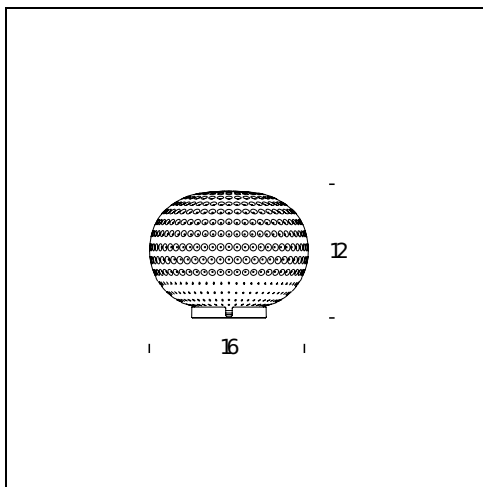

Ceiling Lamp

TECHNICAL SHEET

Table lamp. Glass diffuser made of milky white cased glass, blown and satin-finished. White metal base. Transparent plug and power cord.

MODEL NAME: Bianca Small

CODE: 4308/OBI

DIMENSIONS: Ø 16x12 cm

MATERIALS: Glass

COLORS

○ White

BULB: Led - 4,5W (2700 K, CRI>80, 350 Lm) 230V

PLUG: Transparent

POWER CORD: Transparent

CERTIFICATIONS AND SYMBOLS:

MODEL NAME: Bianca Medium

CODE: 4308BI

DIMENSIONS: Ø 30x20 cm

MATERIALS: Glass

COLORS

○ White

BULB: Led - 17,5W (2700 K, CRI>80, 1650 Lm) 230V

PLUG: Transparent

POWER CORD: Transparent

DIMMER: Transparent

CERTIFICATIONS AND SYMBOLS:

MODEL NAME: Bianca Large

CODE: 4308/1BI

DIMENSIONS: Ø 50 x 35,5 cm

MATERIALS: Glass

COLORS