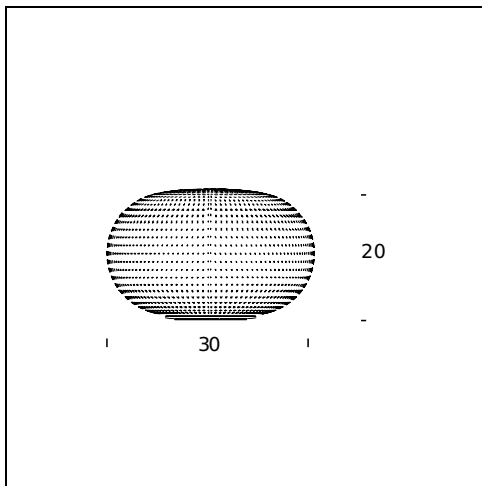

Ceiling Lamp

TECHNICAL SHEET

Table lamp. Glass diffuser made of milky white cased glass, blown and satin-finished. White metal base. Transparent plug and power cord.

MODEL NAME: Bianca Small

CODE: 4308/OBI

DIMENSIONS: Ø 16x12 cm

MATERIALS: Glass

COLORS

○ White

BULB: Led - 4,5W (2700 K, CRI>80, 350 Lm) 230V

PLUG: Transparent

POWER CORD: Transparent

CERTIFICATIONS AND SYMBOLS:

MODEL NAME: Bianca Medium

CODE: 4308BI

DIMENSIONS: Ø 30x20 cm

MATERIALS: Glass

COLORS

○ White

BULB: Led - 17,5W (2700 K, CRI>80, 1650 Lm) 230V

PLUG: Transparent

POWER CORD: Transparent

DIMMER: Transparent

CERTIFICATIONS AND SYMBOLS:

MODEL NAME: Bianca Large

CODE: 4308/1BI

DIMENSIONS: Ø 50 x 35,5 cm

MATERIALS: Glass

COLORS