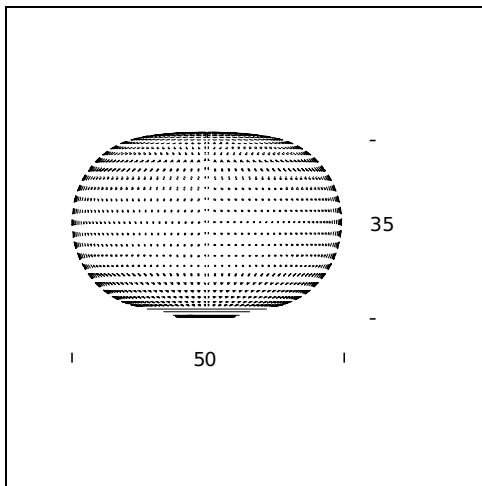

DIMENSIONS: Ø 16x12 cm

MATERIALS: Glass

COLORS

○ White

BULB: Led - 4,5W (2700 K, CRI>80, 350 Lm) 230V

PLUG: Transparent

POWER CORD: Transparent

CERTIFICATIONS AND SYMBOLS:

MODEL NAME: Bianca Medium

CODE: 4308BI

DIMENSIONS: Ø 30x20 cm

MATERIALS: Glass

COLORS

○ White

BULB: Led - 17,5W (2700 K, CRI>80, 1650 Lm) 230V

PLUG: Transparent

POWER CORD: Transparent

DIMMER: Transparent

CERTIFICATIONS AND SYMBOLS:

MODEL NAME: Bianca Large

CODE: 4308/1BI

DIMENSIONS: Ø 50 x 35,5 cm

MATERIALS: Glass

COLORS