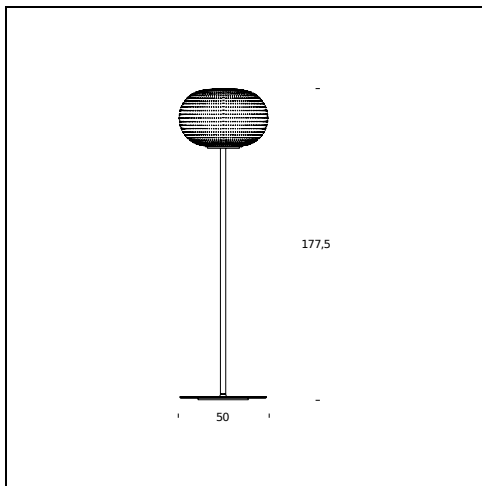

Table Lamp

TECHNICAL SHEET

Floor-standing lamp. Glass diffuser made of milky white cased glass, blown and satin-finished. White metal base and shaft. Transparent dimmer, plug and power cord.

MODEL NAME: Bianca Medium

CODE: 4309BI

DIMENSIONS: Ø 30x130 cm

MATERIALS: Glass, metal

COLORS

○ White

BULB: Led - 17,5W (2700 K, CRI>80, 1650 Lm) 230V

PLUG: Transparent

POWER CORD: Transparent

DIMMER: Transparent

CERTIFICATIONS AND SYMBOLS:

MODEL NAME: Bianca Large

CODE: 4309/1BI

DIMENSIONS: Ø 50x 177,5 cm

MATERIALS: Glass, metal

COLORS

○ White