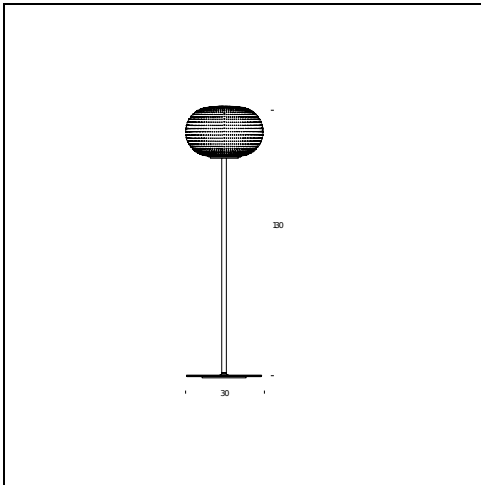

Table Lamp

TECHNICAL SHEET

Floor-standing lamp. Glass diffuser made of milky white cased glass, blown and satin-finished. White metal base and shaft. Transparent dimmer, plug and power cord.

MODEL NAME: Bianca Medium

CODE: 4309BI

DIMENSIONS: Ø 30x130 cm

MATERIALS: Glass, metal

COLORS

○ White

BULB: Led - 17,5W (2700 K, CRI>80, 1650 Lm) 230V

PLUG: Transparent

POWER CORD: Transparent