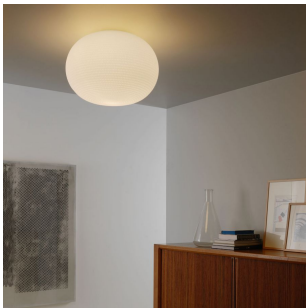

BIANCA

Wall/Ceiling Lamp