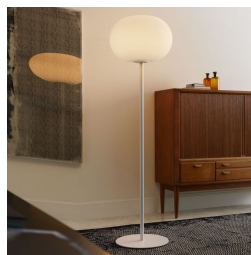

BIANCA

Matti Klenell, 2015

Bianca is a family of luminaires equipped with a fixed-mould blown cased glass diffuser with a milky white satin finish. The decoration on the diffuser surface features an orderly series of shallow delicate grooves etched into the white glass, yielding an effect resembling small footprints on fresh snow. Mouth blown, belt sanded and dipped in acid to obtain the distinctive 'silk effect' typical of fine glassware, Bianca diffusers are available in three different diameters to complete all thirteen types of luminaires belonging to the family. The largest diffuser has a 50 cm diameter and, owing to its dimensions and the amount of glass involved, continues to pose a considerable challenge even for the ablest of glassblowers trained in the fixed-mould blowing technique, which – according to the traditional Venetian production process – is performed without any external aids for turning and shaping the glass blob inside the mould, but relies solely on the glassblower's skill and lung capacity. Bianca is available in the following versions: table-top without stem, floor-standing with base and stem, pendant, wall-mounted and ceiling-mounted. The matt white coating applied to the various metal supports evokes the name and colour of the diffuser. The Small- and Medium-sized versions (with 16 cm and 30 cm diameter respectively) mount a dimmable Led board, while the Large-sized version (50 cm diameter) features an E27 lamp holder capable of housing various types of light sources. Bianca produces a very warm, diffuse and enveloping light emission in the surrounding environment.

Table Lamp

TECHNICAL SHEET

Floor-standing lamp. Glass diffuser made of milky white cased glass, blown and satin-finished. White metal base and shaft. Transparent dimmer, plug and power cord.

MODEL NAME: Bianca Medium