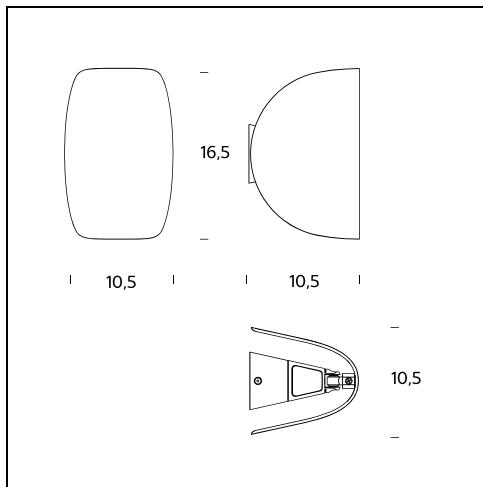

**MODEL NAME:** IO

**CODE:** 4299..

**DIMENSIONS:** cm 10,5x10,5x16,5

**MATERIALS:** Aluminum

**COLORS**

- Blue - RAL Code: RAL 5001 Matt
- Graphite Grey - RAL Code: RAL 7024 Matt
- Red - RAL Code: RAL 3011 Matt
- White - RAL Code: RAL 9016 Matt