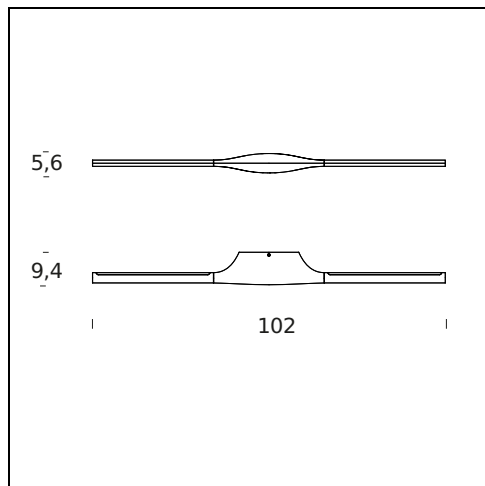

APEX

Karim Rashid, 2015

Apex is a wall lamp that is distinguished by its elegant, streamlined design and eye-shaped center. Each end of the lighting fixture tapers off and almost disappears into its surroundings, while at the same time emitting a powerful, functional blade of light. Apex can be installed horizontally or vertically.

TECHNICAL SHEET

Wall lamp. Die-cast aluminum body, gloss-lacquered in white and black or polished. Indirect light emission. Dimmable electronic ballast included (1:10V).

MODEL NAME: Apex

CODE: 4311..

DIMENSIONS: 102 x 9,4 x 5,6 cm

MATERIALS: Aluminum

COLORS

- Black - RAL Code: RAL 9005 Gloss
- Polished Aluminum
- White Gloss - RAL Code: RAL 9003 Gloss

BULB: 2x7W LED (2700K, CRI>80, 900+900 Lm)

CERTIFICATIONS AND SYMBOLS:

Subject to technical modifications and modifications to content