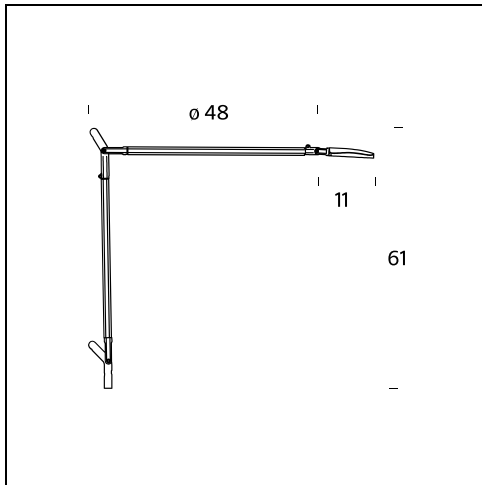

### **VOLÉE**

*Table Lamp*

**TECHNICAL SHEET**

Table, floor and wall lamp with direct light emission and adjustable head. Body in extruded aluminium, head in die cast aluminium, joints in die-cast aluminum and mechanical wires in steel. Provided with base for table, clamp and wall mounting to be combined with the body, available anthracite grey, white and fluorescent yellow. A simple wave of the hand under the head of the lamp activates an electronic device that switches the light on or off without any contact (touchless). A touch sensor over the head allows the flow of light to be regulated to four different levels of intensity (0%, 40%, 60%, 100%). A Time Out system automatically switches the lamp off after it has been on for 5 hours. Once the lamp is switched off, it keeps the last light intensity used. The lamp is supplied with multiple plug. Black power cable, ballast on cable and plug.

**BULB:** 7,5W Led (2700 K, CRI>90, Lm 800)

**PLUG:** Black

**POWER CORD:** Black

**DIMMER:** Touch dimmer

**CERTIFICATIONS AND SYMBOLS:**

**MODEL NAME:** Demi Volée

**CODE:** 4289.. + 4325..

**DIMENSIONS:** 60 cm