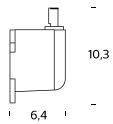

COMPONENTS

WALL SUPPORT CODE - 4325..

Wall support (size 6,4 x 10,3 cm)

Subject to technical modifications and modifications to content