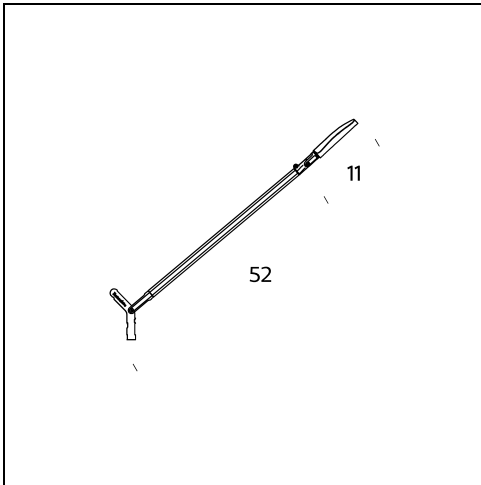

### **VOLÉE**

*Table Lamp*

**TECHNICAL SHEET**

Table, floor and wall lamp with direct light emission and adjustable head. Body in extruded aluminium, head in die cast aluminium, joints in die-cast aluminum and mechanical wires in steel. Provided with base for table, clamp and wall mounting to be combined with the body, available anthracite grey, white and fluorescent yellow. A simple wave of the hand under the head of the lamp activates an electronic device that switches the light on or off without any contact (touchless). A touch sensor over the head allows the flow of light to be regulated to four different levels of intensity (0%, 40%, 60%, 100%). A Time Out system automatically switches the lamp off after it has been on for 5 hours. Once the lamp is switched off, it keeps the last light intensity used. The lamp is supplied with multiple plug. Black power cable, ballast on cable and plug.

**MODEL NAME:** Volée

**CODE:** 4286.. + 4325..

**DIMENSIONS:** 60 x 60 cm

**MATERIALS:** Aluminum

**COLORS**

- Anthracite Grey - RAL Code: RAL 7024 Matt
- Fluorescent Yellow
- White - RAL Code: RAL 9016 Matt

**BULB:** 7,5W Led (2700 K, CRI>90, Lm 800)

**PLUG:** Black

**POWER CORD:** Black

**DIMMER:** Touch dimmer

**CERTIFICATIONS AND SYMBOLS:**

**MODEL NAME:** Demi Volée

**CODE:** 4289.. + 4325..

**DIMENSIONS:** 60 cm