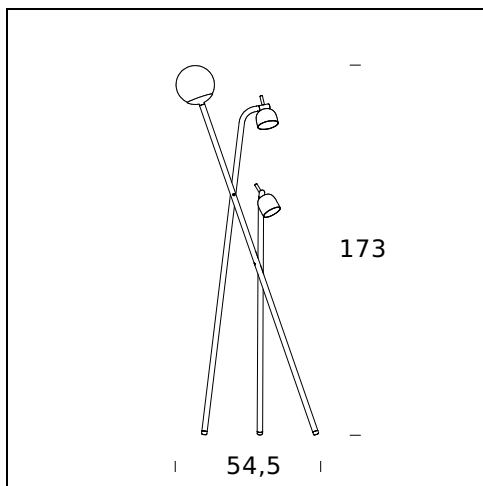

TRIPOD

Front Design, 2017

Slender, elegant and extremely long legs give this floor lamp a sense of lightness, yet also of great stability. Like the ancient Greek tripod, a symbol of hospitality, the end of each support is fitted with a Led light source with different forms and functions: the longest leg has a sphere in white frosted glass that produces a diffused ambient light, while the other two have adjustable spotlights for a direct and concentrated light. The structure is kept simple thanks to the cable organizing system, which runs inside the tubular legs. The lamp comes with black frame and brass-coated fixtures, which lend the lamp a precious elegance.

TECHNICAL SHEET

MODEL NAME: Tripod

CODE: 4398N

DIMENSIONS: 54,5 x 173

MATERIALS: Metal, brass, glass

COLORS

● Black

BULB: 1xmax 105W 230V E27 (HA, FL, LED) + 2x7W 230V GU10 (LED)