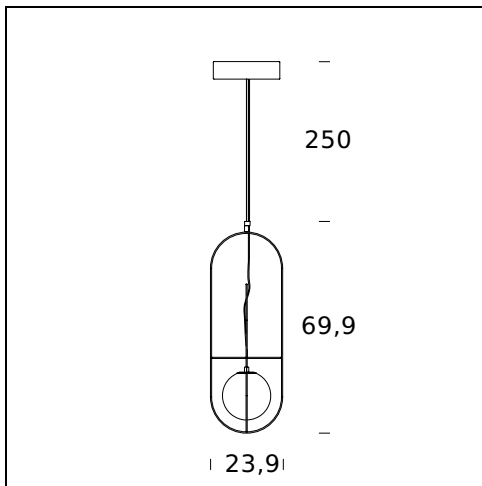

MODEL NAME: Setareh

CODE: 4380..

DIMENSIONS: Ø 18,4 x 19,4 x 54,4 cm + 250

MATERIALS: Glass, metal

COLORS

● Black Chrome

● Gold

BULB: 12W (2700K, CRI>80, Lumen 1550)

DIMENSIONS: Ø 19,4 x 19,4 x 83,4 + 250 cm

MATERIALS: Metal, glass

COLORS

● Black Chrome

● Gold

BULB: 2x6W (2700K, CRI>80, Lumen 1660)

DIMMER: Dimmable with light dimmer, not supplied

CERTIFICATIONS AND SYMBOLS:

CE IP20

MODEL NAME: Setareh

CODE: 4405..

DIMENSIONS: Ø 19,4 x 19,4 x 118,5 + 250 cm

MATERIALS: Metal, glass

COLORS

● Black Chrome

● Gold

BULB: 3x6W (2700K, CRI>80, Lumen 2500)

DIMMER: Dimmable with light dimmer, not supplied

CERTIFICATIONS AND SYMBOLS:

CE IP20

MODEL NAME: Setareh

CODE: 4380/1..

DIMENSIONS: Ø 23,9 x 24,9 x 69,9 cm + 250

MATERIALS: Glass, metal