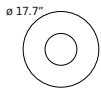

DIMENSIONS: Ø 19,4 x 19,4 x 83,4 + 250 cm

MATERIALS: Metal, glass

COLORS

● Black Chrome

● Gold

BULB: 2x6W (2700K, CRI>80, Lumen 1660)

DIMMER: Dimmable with light dimmer, not supplied

CERTIFICATIONS AND SYMBOLS:

BULB: 3x6W (2700K, CRI>80, Lumen 2500)

DIMMER: Dimmable with light dimmer, not supplied

CERTIFICATIONS AND SYMBOLS:

CE IP20

MODEL NAME: Setareh

CODE: 4380/1..

DIMENSIONS: Ø 23,9 x 24,9 x 69,9 cm + 250

MATERIALS: Glass, metal

CODE: 4383..

DIMENSIONS: Ø 44,9 x 44,9 cm + 250

MATERIALS: Metal, glass

COLORS

● Black Chrome

● Gold

BULB: 3x6W (2700K, CRI>80, Lumen 2500)

DIMMER: Dimmable with light dimmer, not supplied

metal disk Ø 25.6" black or white for model 4381/1..

METAL DISK CODE - D4381/2..

metal disk Ø 33.5'' black or white for model 4381/1..

METAL DISK CODE - D4381/3..

metal disk ø 39.4'' black or white for model 4381/1..