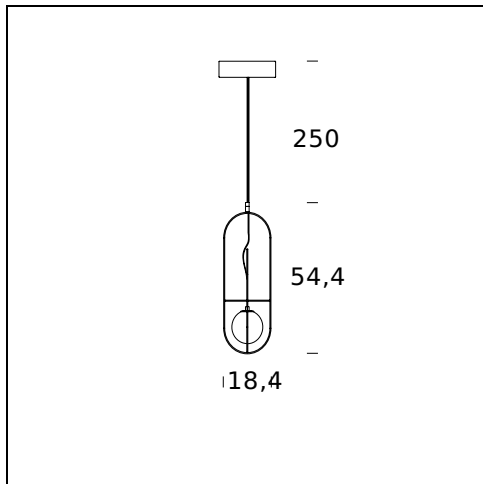

MODEL NAME: Setareh

CODE: 4380..

DIMENSIONS: Ø 18,4 x 19,4 x 54,4 cm + 250

MATERIALS: Glass, metal

COLORS

● Black Chrome

● Gold

BULB: 12W (2700K, CRI>80, Lumen 1550)

DIMMER: Dimmable with light dimmer, not supplied

CERTIFICATIONS AND SYMBOLS:

CE IP20

MODEL NAME: Setareh

CODE: 4381..

DIMENSIONS: Ø 18,4 x 19,4 x 54,4 cm + 250

MATERIALS: Glass, metal

COLORS

DIMENSIONS: Ø 19,4 x 19,4 x 83,4 + 250 cm

MATERIALS: Metal, glass

COLORS

● Black Chrome

● Gold

BULB: 2x6W (2700K, CRI>80, Lumen 1660)

DIMMER: Dimmable with light dimmer, not supplied

CERTIFICATIONS AND SYMBOLS:

CODE: 4383..

DIMENSIONS: Ø 44,9 x 44,9 cm + 250

MATERIALS: Metal, glass

COLORS

● Black Chrome

● Gold

BULB: 3x6W (2700K, CRI>80, Lumen 2500)

DIMMER: Dimmable with light dimmer, not supplied