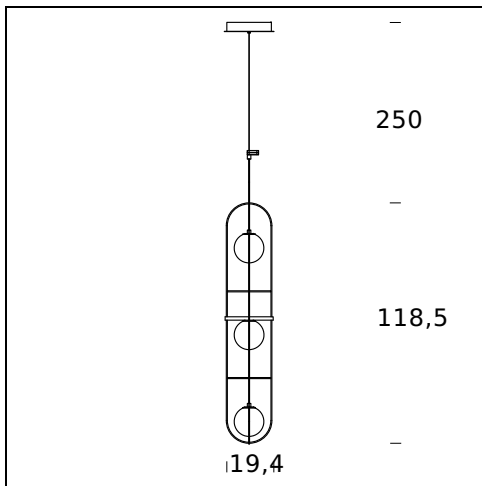

MODEL NAME: Setareh

CODE: 4380..

DIMENSIONS: Ø 18,4 x 19,4 x 54,4 cm + 250

MATERIALS: Glass, metal

COLORS

● Black Chrome

● Gold

BULB: 12W (2700K, CRI>80, Lumen 1550)

DIMENSIONS: Ø 19,4 x 19,4 x 83,4 + 250 cm

MATERIALS: Metal, glass

COLORS

● Black Chrome

● Gold

BULB: 2x6W (2700K, CRI>80, Lumen 1660)

DIMMER: Dimmable with light dimmer, not supplied

CERTIFICATIONS AND SYMBOLS:

CE IP20

MODEL NAME: Setareh

CODE: 4405..

DIMENSIONS: Ø 19,4 x 19,4 x 118,5 + 250 cm

MATERIALS: Metal, glass

COLORS

● Black Chrome

● Gold

CODE: 4383..

DIMENSIONS: Ø 44,9 x 44,9 cm + 250

MATERIALS: Metal, glass

COLORS

● Black Chrome

● Gold

BULB: 3x6W (2700K, CRI>80, Lumen 2500)

DIMMER: Dimmable with light dimmer, not supplied