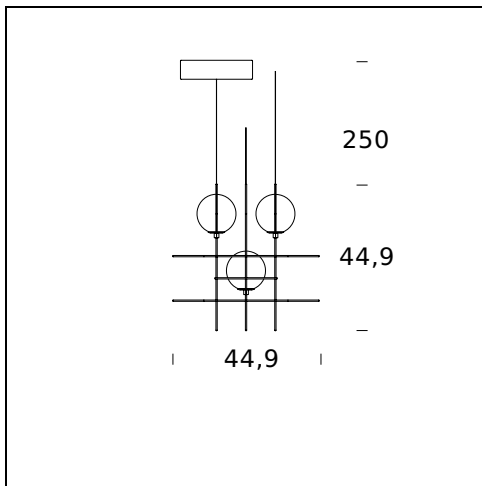

MODEL NAME: Setareh 4

CODE: 4383..

DIMENSIONS: Ø 44,9 x 44,9 cm + 250

MATERIALS: Metal, glass

COLORS

● Black Chrome

● Gold

BULB: 3x6W (2700K, CRI>80, Lumen 2500)

DIMMER: Dimmable with light dimmer, not supplied

CERTIFICATIONS AND SYMBOLS:

ACCESSORIES

METAL DISK CODE - D4381/0

metal disk ø 17.7" black or white for model 4381..

METAL DISK CODE - D4381..

metal disk Ø 25.6" black or white for model 4381.. or 4382..

METAL DISK CODE - D4381/1..

metal disk Ø 25.6" black or white for model 4381/1..