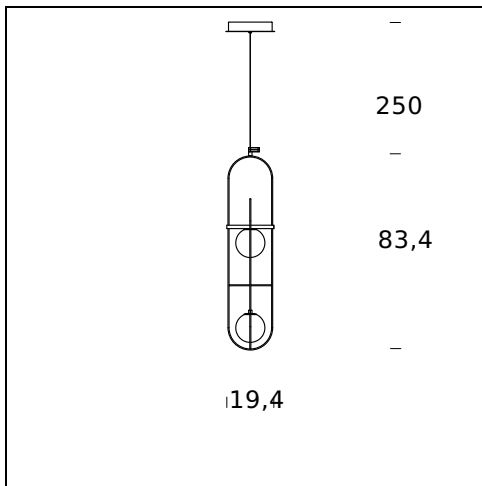

MODEL NAME: Setareh

CODE: 4404..

DIMENSIONS: Ø 19,4 x 19,4 x 83,4 + 250 cm

MATERIALS: Metal, glass

COLORS

● Black Chrome

● Gold

BULB: 2x6W (2700K, CRI>80, Lumen 1660)

DIMMER: Dimmable with light dimmer, not supplied

CERTIFICATIONS AND SYMBOLS:

CE IP20