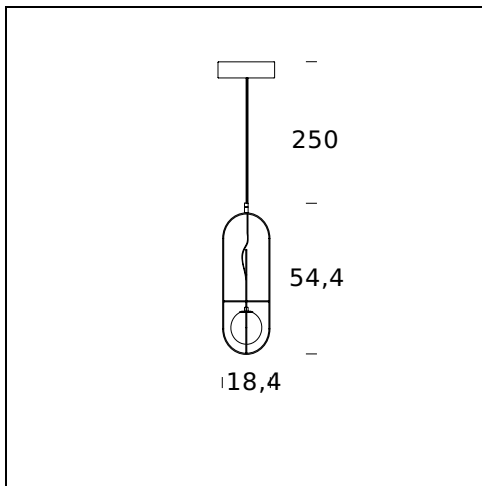

MODEL NAME: Setareh

CODE: 4380..

DIMENSIONS: Ø 18,4 x 19,4 x 54,4 cm + 250

MATERIALS: Glass, metal

COLORS

● Black Chrome

● Gold

BULB: 12W (2700K, CRI>80, Lumen 1550)

DIMMER: Dimmable with light dimmer, not supplied

CERTIFICATIONS AND SYMBOLS:

CE IP20

MODEL NAME: Setareh

CODE: 4381..

DIMENSIONS: Ø 18,4 x 19,4 x 54,4 cm + 250

MATERIALS: Glass, metal

COLORS

DIMENSIONS: Ø 19,4 x 19,4 x 83,4 + 250 cm

MATERIALS: Metal, glass

COLORS

● Black Chrome

● Gold

BULB: 2x6W (2700K, CRI>80, Lumen 1660)

DIMMER: Dimmable with light dimmer, not supplied

CERTIFICATIONS AND SYMBOLS:

CE IP20

MODEL NAME: Setareh

CODE: 4405..

DIMENSIONS: Ø 19,4 x 19,4 x 118,5 + 250 cm

MATERIALS: Metal, glass

COLORS

● Black Chrome

● Gold