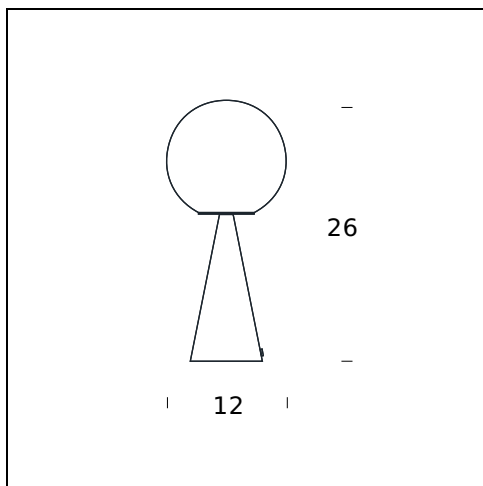

TECHNICAL SHEET

MODEL NAME: Bilia Mini

CODE: F247400150..NE

DIMENSIONS: ø 12 x 26 cm

MATERIALS: Glass, metal

COLORS

- Black
- Black Chrome
- Blue
- Brass
- Gloss Copper
- Green
- Nickel
- Red
- White
- Yellow

BULB: LED 1x6W G9

POWER CORD: Transparent

CERTIFICATIONS AND SYMBOLS:

Subject to technical modifications and modifications to content