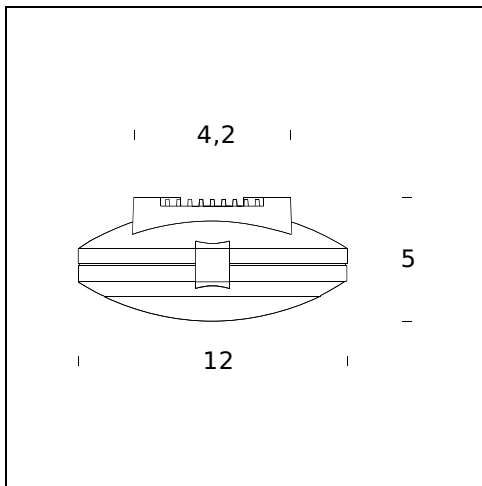

# KODO

Metis Lighting, 1998

Simple, minimal, compact. Wall or ceiling mounted, it can be installed indoor and outdoors, is small in size.

**TECHNICAL SHEET**

Lampada da parete/plafone, a tensione di rete o a bassa tensione. Corpo in lega d'alluminio pressofuso verniciato al poliestere previa fosfocromatazione, disponibile cromato. Diffusore in vetro prismaticizzato.

**MODEL NAME:** Kodo

**CODE:** 3099CR

**DIMENSIONS:** 12x5 cm

**MATERIALS:** Aluminium

**COLORS**

● Chrome

**BULB:** 1×50W (HA) GY6.35 12V or 1×35W (HA) GY6.35 12V

**CERTIFICATIONS AND SYMBOLS:**

**MODEL NAME:** Kodo

**CODE:** 3099CR/230

**DIMENSIONS:** 12x5 cm

**MATERIALS:** Aluminium

**COLORS**

● Chrome

**BULB:** 1×40W (HA) G9 or 1×33W (HA) G9

**CERTIFICATIONS AND SYMBOLS:**