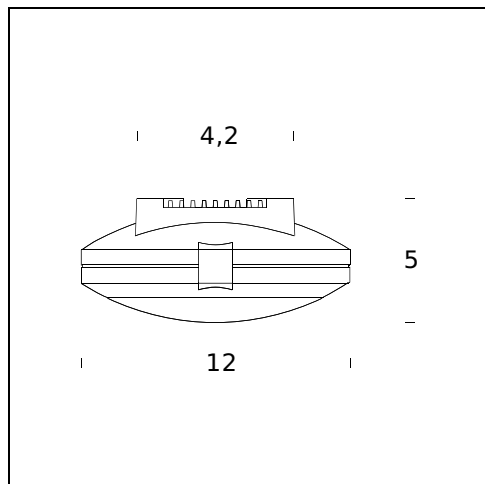

# KODO

Metis Lighting, 1998

Simple, minimal, compact. Wall or ceiling mounted, it can be installed indoor and outdoors, is small in size.

**TECHNICAL SHEET**

Lampada da parete/plafone, a tensione di rete o a bassa tensione. Corpo in lega d'alluminio pressofuso verniciato al poliestere previa fosfocromatazione, disponibile cromato. Diffusore in vetro prismaticizzato.

**MODEL NAME:** Kodo

**CODE:** 3099CR

**DIMENSIONS:** 12x5 cm

**MATERIALS:** Aluminium

**COLORS**

● Chrome

**BULB:** 1×50W (HA) GY6.35 12V or 1×35W (HA) GY6.35 12V

**CERTIFICATIONS AND SYMBOLS:**

**MODEL NAME:** Kodo

**CODE:** 3099CR/230

**DIMENSIONS:** 12x5 cm

**MATERIALS:** Aluminium

**COLORS**

● Chrome

**BULB:** 1×40W (HA) G9 or 1×33W (HA) G9

**CERTIFICATIONS AND SYMBOLS:**