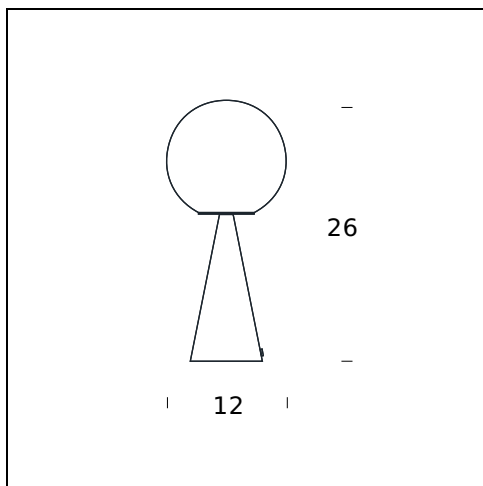

ESPECIFICACIONES TÉCNICAS

NOMBRE DEL MODELO: Bilia Mini

CÓDIGO: F247400150..NE

DIMENSIONES: ø 12 x 26 cm

MATERIALS: Glass, metal

COLORES

- Black
- Black Chrome
- Blue
- Brass
- Gloss Copper
- Green
- Nickel
- Red
- White
- Yellow

BOMBILLAS: LED 1x6W G9

CABLE DE ALIMENTACIÓN: Transparent

CERTIFICACIONES Y SÍMBOLOS:

Subject to technical modifications and modifications to content