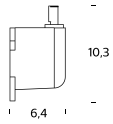

COULEURS

- Anthracite Grey - RAL Code: RAL 7024 Matt
- Fluorescent Yellow
- White - RAL Code: RAL 9016 Matt

AMPOULES: 7,5W Led (2700 K, CRI>90, Lm 800)

PLUG: Black

CÂBLE D'ALIMENTATION: Black

DIMMER: Touch dimmer

CERTIFICATIONS ET SYMBOLES:

COMPONENTS

WALL SUPPORT CODE - 4325..

Wall support (size 6,4 x 10,3 cm)

Subject to technical modifications and modifications to content