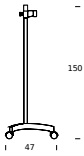

COMPONENTI

BASE E STELO CODE - 8105..

Base e stelo

Subject to technical modifications and modifications to content