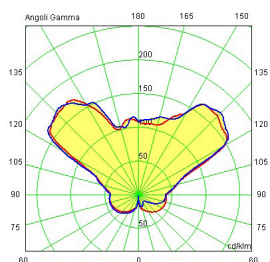

PHOTOMETRIC CURVES

UM006/1