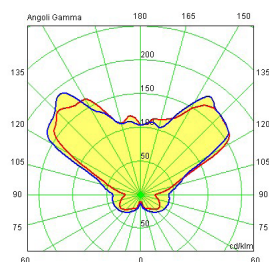

Mounting: wall
Environment: indoor (dry location)
Description: Chrome-plated metal frame. White or red satin blown glass diffuser.
Colours: V006BI ○ V006R ●

Certifications: 

Emergency: Without
Dimming: dimmable only with remote light dimmer and dimmable lighting source
Voltage (V): 120 V

CODE	SIZE	LIGHT SOURCE
ULM006/1+V006..	4.3" × 6.7" × 6.7"	⦿ 1x60W (IN) G16 ¹ / ₂ Candelabra E12 2" 2 ⁷ / ₈ "
ULM006/12+V006..	12.6" × 6.7" × 6.7"	⦿ 2x60W (IN) G16 ¹ / ₂ Candelabra E12 2" 2 ⁷ / ₈ "

CODE	DESCRIPTION	PACKAGING SIZE	NET WEIGHT	GROSS WEIGHT
ULM006/1	mounting	7.8" × 6.2" × 4.3"	lbs 0.7	lbs 1.1
ULM006/2	mounting	12.1" × 14.4" × 6.6"	lbs 1.5	lbs 2.6
V006..	diffuser	6.6" × 6.2" × 6.2"	lbs 0,4	lbs 1.1

PHOTOMETRIC CURVES

UM006/1

UM006/2