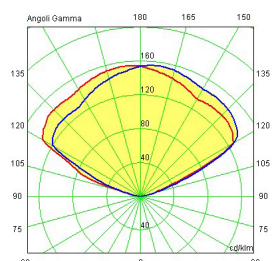

- Mounting:** wall
Environment: indoor (dry location)
Description: Borosilicate transparent glass body. Reflector in chromeplated polished aluminium. Chrome-plated metal support.
Awards: Selected ADI Design Index 2001
Certifications: 
Emergency: Without
Dimming: dimmable only with remote light dimmer and dimmable lighting source
Voltage (V): 120 V

CODE	SIZE	LIGHT SOURCE
UL3314	7.1" x 9.1" x 17.7"	 1x150W (HA) E26

CODE	DESCRIPTION	PACKAGING SIZE	NET WEIGHT	GROSS WEIGHT
UL3314	complete lamp	21.1" x 10.5" x 12.5"	lbs 3.1	lbs 5.5

PHOTOMETRIC CURVES

UL3314