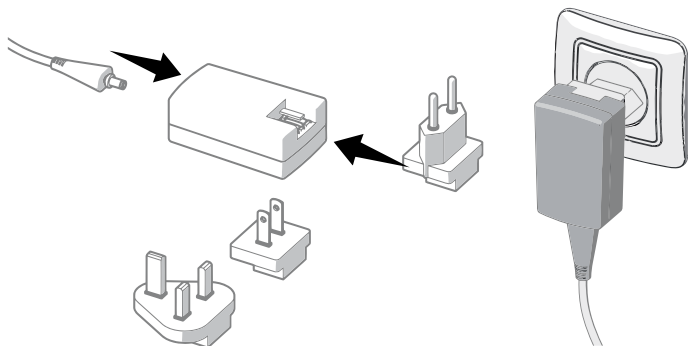

cod. 1853/1/LED

9W Led + 4x4W Led + 1x5,5W Led

Ø 47x78 cm / Ø 18.50x30.70"

1

ONLY FOR 1853/1

2

3

ONLY FOR  
1853/0 - 1853