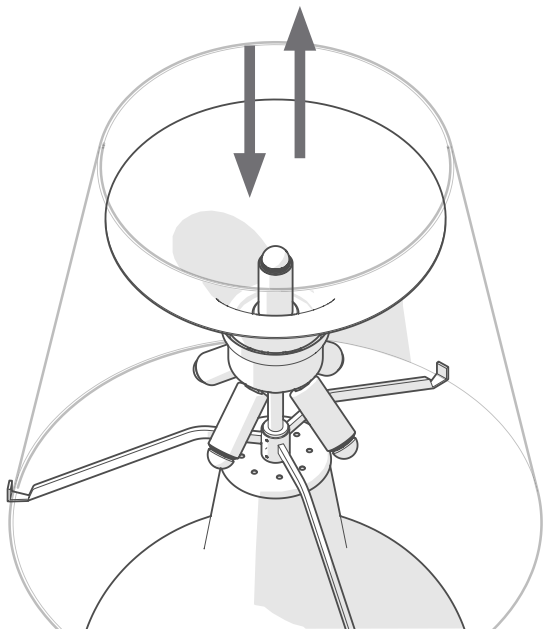

# FONTANA

design Max Ingrand, 1954

*LEDive*

FontanaArte

20 cm / 7.87"

34 cm / 13.38"

cod. 1853/0/LED

6,5W Led + 1x4W Led

Ø 20x34 cm / Ø 7.87x13.38"

32 cm / 12.59"

53 cm / 20.86"

cod. 1853/LED

9W Led + 1x5,5W Led

Ø 32x53 cm / Ø 12.59x20.86"

47 cm / 18.50"

78 cm / 30.70"

cod. 1853/1/LED

9W Led + 4x4W Led + 1x5,5W Led

Ø 47x78 cm / Ø 18.50x30.70"

1

ONLY FOR 1853/1

2

3

ONLY FOR  
1853/0 - 1853