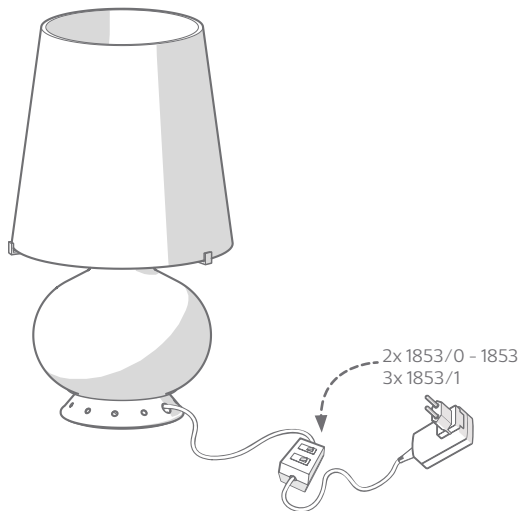

# FONTANA

design Max Ingrand, 1954

*LEDive*

FontanaArte

20 cm / 7.87"

34 cm / 13.38"

cod. 1853/0/LED

6,5W Led + 1x4W Led

Ø 20x34 cm / Ø 7.87x13.38"

32 cm / 12.59"

53 cm / 20.86"

cod. 1853/LED

9W Led + 1x5,5W Led

Ø 32x53 cm / Ø 12.59x20.86"

47 cm / 18.50"

78 cm / 30.70"

cod. 1853/1/LED

9W Led + 4x4W Led + 1x5,5W Led

Ø 47x78 cm / Ø 18.50x30.70"

1

ONLY FOR 1853/1

2

3

ONLY FOR  
1853/0 - 1853