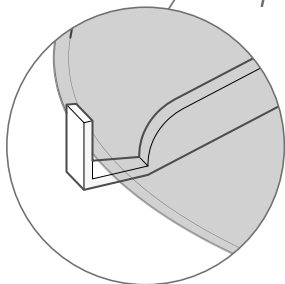

Ø 20x34 cm / Ø 7.87x13.38"

32 cm / 12.59"

53 cm / 20.86"

cod. 1853/LED

9W Led + 1x5,5W Led

Ø 32x53 cm / Ø 12.59x20.86"

47 cm / 18.50"

78 cm / 30.70"

cod. 1853/1/LED

9W Led + 4x4W Led + 1x5,5W Led

Ø 47x78 cm / Ø 18.50x30.70"

1

ONLY FOR 1853/1

2

3

ONLY FOR  
1853/0 - 1853