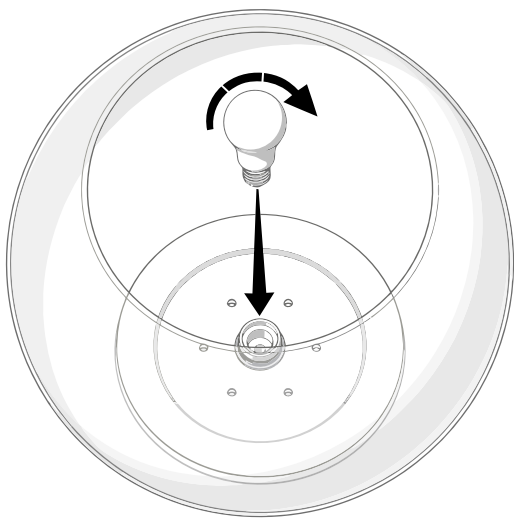

GIOVA

design Gae Aulenti, 1964

LEDive

FontanaArte

32 cm / 12.59"

37 cm / 14.56"

cod. 2684..

max 1x42W E27 (HA/FL/LED)

Ø 32x37 cm / Ø 12.52"x14.56"

50 cm / 19.68"

59 cm / 23.22"

cod. 2684/1..

max 1x100W E27 (HA/FL/LED)

Ø 50x59 cm / Ø 19.68"x23.22"

1

2