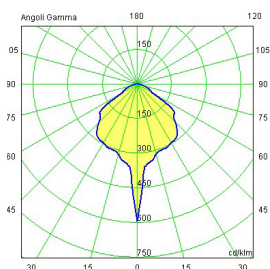

CODE	DESCRIPTION	PACKAGING SIZE	NET WEIGHT	GROSS WEIGHT
UL5000/2AN	complete lamp	18.7" × 18.7" × 23.4"	lbs 5.5	lbs 7.0
UL5000/5AN	complete lamp	18.7" × 18.7" × 23.4"	lbs 5.5	lbs 7.0

PHOTOMETRIC CURVE

UL5000/2AN