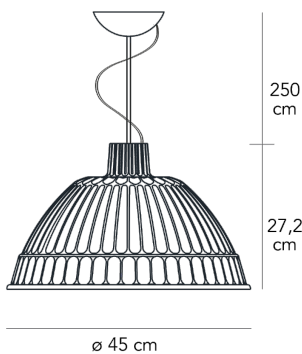

Suspension lamp with diffused and dimmable light. Diffuser in polymer yellow painted. Black painted polycarbonate ceiling rose. Black power cord. Steel suspension cable. The package includes a fluorescent bulb 23W E27 (energy class F/G) not dimmable. The bulb can be replaced with a dimmable LED bulb max 40W.