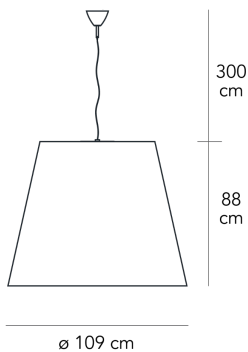

AMAX XXL

Charles Williams, 2003

Extra-large interpretation of the classic FontanaArte lampshade, Amax is a family of suspension lamp. For the larger sizes, the hanging lamp has a bottom disc that covers and hides the light sources from view.

Suspension lamp with diffused and dimmable light. Chromed metal frame. White polyethylene diffuser. Available separately a optional polycarbonate locking disc with telescopic stem and anchor cap. Steel suspension cable. Red fabric power cable. Ceiling rose made of chromed thermoplastic material. Bulb not included.