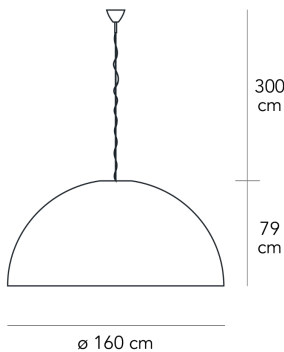

AVICO MEDIUM

Charles Williams, 2006

Big-impact suspension lamp, spectacular thanks to its large sizes, available in 120 and 160 centimetre diameters. Diffuser in silver and gold on request. Available separately a bottom disc that covers and hides the light sources.

Suspension lamp with diffused and dimmable light. Chromed metal frame. Polyethylene diffuser. Polycarbonate locking disc with telescopic stem and anchor cap available separately as optional. Steel suspension cable. Blue fabric power cable. Ceiling rose made of thermoplastic and metallic material. Bulb not included.