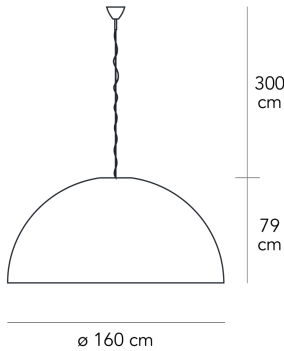

AVICO MEDIUM

Charles Williams, 2006

Big-impact suspension lamp, spectacular thanks to its large sizes, available in 120 and 160 centimetre diameters. Diffuser in silver and gold on request. Available separately a bottom disc that covers and hides the light sources.

Suspension lamp with direct and dimmable light. Chromed metal frame. Polyethylene diffuser. Steel suspension cable. Polycarbonate locking disc with telescopic stem and anchor cap available separately as optional. Transparent fabric power cable. Ceiling rose made of thermoplastic and mettalic material. Bulb not included.