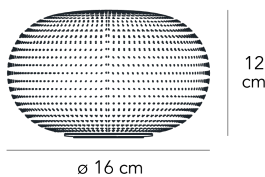

MADE IN

IT

MATERIAL DESCRIPTION

glass, metal

ALIMENTATION CABLE

Transparent

COLOR DESCRIPTION SKU

white

DIMMER

Not dimmable

GROUP TENSION

Integrated Led

CERTIFICATIONS

ENERGY CLASS

A++ >> A

COLOR

RECOMMENDED SOURCE

LED 4,5W (2700K, CRI>80, 350Lm)

SKU

F430800150BILE