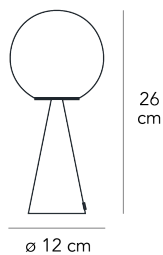

Table lamp with diffused light not dimmable. Painted metal frame. Diffuser made of white blown glass with satin-finish. Transparent power cable, plug and switch. European two-pole plug. Bulb not included.