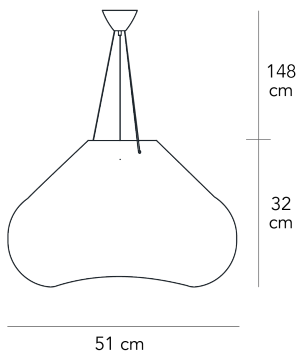

MADE IN

IT

ALIMENTATION CABLE

Blue

DIMMER

Dimmable

CERTIFICATIONS

CE **IP20**

COLOR

MATERIAL DESCRIPTION

glass

COLOR DESCRIPTION SKU

transparent

GROUP TENSION

Bulb

ENERGY CLASS

A → G

LIGHT SOURCE

1x max 77W E27

SKU

F354090100TRNE