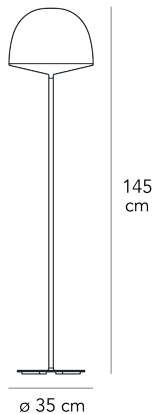

## CHESHIRE MEDIUM

GamFratesi, 2013

It echoes the studio's Nordic imprint in its simplicity and functional aspects. The opaline polycarbonate diffuser ensures soft lighting, while the colored one spreads the light downwards in the table and floor versions or upwards in the hanging model.

Floor lamp with direct light not dimmable. Painted metal frame. Top diffuser made of painted polycarbonate; bottom diffuser made of opaline polycarbonate. Transparent power cable, plug and switch. European two-pole plug. Bulb not included.

**GROUP TENSION**  
Bulb

**ENERGY CLASS**  
A → G

**LIGHT SOURCE**  
3x MAX 23W E27

**SKU**  
F425225350BINE