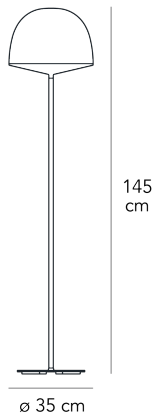

## CHESHIRE MEDIUM

GamFratesi, 2013

It echoes the studio's Nordic imprint in its simplicity and functional aspects. The opaline polycarbonate diffuser ensures soft lighting, while the colored one spreads the light downwards in the table and floor versions or upwards in the hanging model.

Floor lamp with direct light not dimmable. Painted metal frame. Top diffuser made of painted polycarbonate; bottom diffuser made of opaline polycarbonate. Transparent power cable, plug and switch. European two-pole plug. Bulb not included.