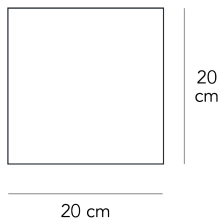

CORRUBEDO

David Chipperfield, 2005

Corrubedo is a wall lamp with a rigorous geometric line that can be installed with the light source pointing upwards or downwards depending on where you want to direct the light. It is available with a white or mirrored front screen.

Wall lamp with indirect light not dimmable. Frame made of glossy painted metal with mirror front screen. Satin glass side diffusers. Integrated led.

MADE IN

IT

DIMMER

Dimmable

CERTIFICATIONS

COLOR

MATERIAL DESCRIPTION