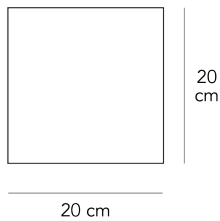

MADE IN

IT

DIMMER

Not dimmable

CERTIFICATIONS

CE **EAC** **IP20**

COLOR

MATERIAL DESCRIPTION

metal, glass

COLOR DESCRIPTION SKU

mirror

GROUP TENSION

Integrated Led

ENERGY CLASS

A++ >> A

RECOMMENDED SOURCE

LED 2x3W (3000K, CRI>80, 2x600Lm)

SKU

F552545250SPLE