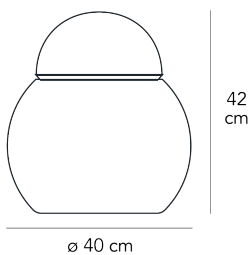

MADE IN

IT

MATERIAL DESCRIPTION

glass

ALIMENTATION CABLE

Black

COLOR DESCRIPTION SKU

white

DIMMER

Not dimmable

GROUP TENSION

Bulb

CERTIFICATIONS

CE **IP20** *Classe II*

ENERGY CLASS

A → G

COLOR

LIGHT SOURCE

1x max 100W E27

SKU

F502810100BINE