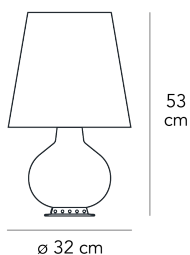

FONTANA MEDIUM

Max Ingrand, 1954

Designed in 1954 by the famous French Master glassmaker and decorator Max Ingrand, this lamp was originally named 1853 and, at a later time, Fontana, in homage to the company of which the Master was Artistic Director for a decade. For design enthusiasts and connoisseurs of the brand's history, 1853 still remains as a sort of nickname. The first symbol of timeless object of design, still today best seller and evergreen design icon, Fontana is the abat-jour par excellence. The peculiarity of Fontana is its multiple light sources: both the base and the lampshade contain one or more. The larger version also allows indirect lighting, thanks to an additional source that projects a beam of indirect light upwards. The differentiated light sources make it possible to satisfy different lighting needs: from a soft, relaxing glow to a sharp beam for reading to suggestive ambient light. Available also with Led light sources. A fabulous lamp in frosted white blown glass, already riedited in a total black variant, it is now proposed in a colored and brand new version - light grey and purple amethyst - to reinforce the contemporaneity of the project. "Light and colour are centrainly the most specific elements in nature. With them we have RELIEF, MOTION, LIFE" stated Max Ingrand. "Actually the history of architecture tells us what was the role of illuminated, opaque, translucent colour in interior and exterior architecture (...)Light was no longer just a means to breathe life into colour but became a means to breathe life into an entire architecture."

Table lamp with diffused light not dimmable, double light controls. The double light switch allows to illuminate the diffuser and the base separately. Painted metal frame. Diffuser and base made of blown glass with satin-finish. Black power cable, plug and switch. Bulb not included.