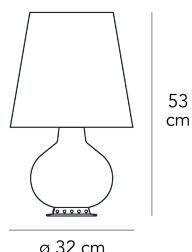

FONTANA MEDIUM

Max Ingrand, 1954

Designed in 1954 by the famous French Master glassmaker and decorator Max Ingrand, this lamp was originally named 1853 and, at a later time, Fontana, in homage to the company of which the Master was Artistic Director for a decade. For design enthusiasts and connoisseurs of the brand's history, 1853 still remains as a sort of nickname. The first symbol of timeless object of design, still today best seller and evergreen design icon, Fontana is the abat-jour par excellence. The peculiarity of Fontana is its multiple light sources: both the base and the lampshade contain one or more. The larger version also allows indirect lighting, thanks to an additional source that projects a beam of indirect light upwards. The differentiated light sources make it possible to satisfy different lighting needs: from a soft, relaxing glow to a sharp beam for reading to suggestive ambient light. Available also with Led light sources. A fabulous lamp in frosted white blown glass, already riedited in a total black variant, it is now proposed in a colored and brand new version - light grey and purple amethyst - to reinforce the contemporaneity of the project. "Light and colour are centrainly the most specific elements in nature. With them we have RELIEF, MOTION, LIFE" stated Max Ingrand. "Actually the history of architecture tells us what was the role of illuminated, opaque, translucent colour in interior and exterior architecture (...)Light was no longer just a means to breathe life into colour but became a means to breathe life into an entire architecture."

Table lamp with diffused light not dimmable, double light controls. The double light switch allows (permit) to illuminate the diffuser and the base separately. Painted metal frame. Diffuser and base made of blown satin-finish glass and colored paste. Black power cable, plug and switch. Two-poles European plug. Bulb not included.