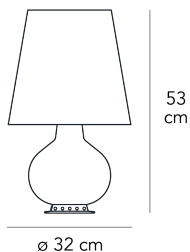

FONTANA MEDIUM

Max Ingrand, 1954

Designed in 1954 by the famous French Master glassmaker and decorator Max Ingrand, this lamp was originally named 1853 and, at a later time, Fontana, in homage to the company of which the Master was Artistic Director for a decade. For design enthusiasts and connoisseurs of the brand's history, 1853 still remains as a sort of nickname. The first symbol of timeless object of design, still today best seller and evergreen design icon, Fontana is the abat-jour par excellence. The peculiarity of Fontana is its multiple light sources: both the base and the lampshade contain one or more. The larger version also allows indirect lighting, thanks to an additional source that projects a beam of indirect light upwards. The differentiated light sources make it possible to satisfy different lighting needs: from a soft, relaxing glow to a sharp beam for reading to suggestive ambient light. Available also with Led light sources. A fabulous lamp in frosted white blown glass, already riedited in a total black variant, it is now proposed in a colored and brand new version - light grey and purple amethyst - to reinforce the contemporaneity of the project. "Light and colour are centrainly the most specific elements in nature. With them we have RELIEF, MOTION, LIFE" stated Max Ingrand. "Actually the history of architecture tells us what was the role of illuminated, opaque, translucent colour in interior and exterior architecture (...)Light was no longer just a means to breathe life into colour but became a means to breathe life into an entire architecture."

Table lamp with diffused and dimmable light. Painted metal frame. Diffuser made of blown satin-finish and tinted paste glass and glossy. Satin brass base. Black power cable, dimmer and plug. European two-pole plug. Bulb not included.