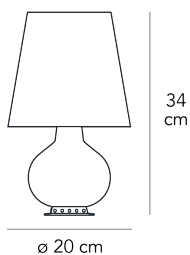

MILANO 1932

FONTANA SMALL

Max Ingrand, 1954

Designed in 1954 by the famous French Master glassmaker and decorator Max Ingrand, this lamp was originally named 1853 and, at a later time, Fontana, in homage to the company of which the Master was Artistic Director for a decade. For design enthusiasts and connoisseurs of the brand's history, 1853 still remains as a sort of nickname. The first symbol of timeless object of design, still today best seller and evergreen design icon, Fontana is the abattour par excellence. The peculiarity of Fontana is its multiple light sources: both the base and the lampshade contain one or more. The larger version also allows indirect lighting, thanks to an additional source that projects a beam of indirect light upwards. The differentiated light sources make it possible to satisfy different lighting needs: from a soft, relaxing glow to a sharp beam for reading to suggestive ambient light. Available also with Led light sources. A fabulous lamp in frosted white blown glass, already riedited in a total black variant, it is now proposed in a colored and brand new version - light grey and purple amethyst - to reinforce the contemporaneity of the project. "Light and colour are centrally the most specific elements in nature. With them we have RELIEF, MOTION, LIFE" stated Max Ingrand. "Actually the history of architecture tells us what was the role of illuminated, opaque, translucent colour in interior and exterior architecture (...)Light was no longer just a means to breathe life into colour but became a means to breathe life into an entire architecture."

Table lamp with indirect and dimmable light. Painted metal frame. Diffuser and base made of satin brass. Black power cable, dimmer and plug. European two-pole plug. Bulb not included.

MADE IN

IT

MATERIAL DESCRIPTION