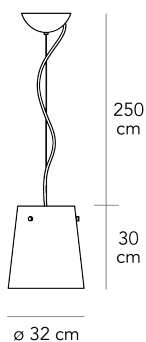

FONTANA MEDIUM

Max Ingrand, 1954

Designed in 1954 by the famous French Master glassmaker and decorator Max Ingrand, this lamp was originally named 1853 and, at a later time, Fontana, in homage to the company of which the Master was Artistic Director for a decade. For design enthusiasts and connoisseurs of the brand's history, 1853 still remains as a sort of nickname. The first symbol of timeless object of design, still today best seller and evergreen design icon, Fontana is the abat-jour par excellence. The peculiarity of Fontana is its multiple light sources: both the base and the lampshade contain one or more. The larger version also allows indirect lighting, thanks to an additional source that projects a beam of indirect light upwards. The differentiated light sources make it possible to satisfy different lighting needs: from a soft, relaxing glow to a sharp beam for reading to suggestive ambient light. Available also with Led light sources. A fabulous lamp in frosted white blown glass, already riedited in a total black variant, it is now proposed in a colored and brand new version - light grey and purple amethyst - to reinforce the contemporaneity of the project. "Light and colour are centrainly the most specific elements in nature. With them we have RELIEF, MOTION, LIFE" stated Max Ingrand. "Actually the history of architecture tells us what was the role of illuminated, opaque, translucent colour in interior and exterior architecture (...)Light was no longer just a means to breathe life into colour but became a means to breathe life into an entire architecture."

Suspension lamp with diffused and dimmable light. Diffuser made of satined and blown glass. Diffuser support made of chromed metal. Steel suspension cable. Transparent power cable. Painted polycarbonate ceiling rose. Bulb not included.

MADE IN

IT

MATERIAL DESCRIPTION

glass

ALIMENTATION CABLE

Transparent

COLOR DESCRIPTION SKU

white