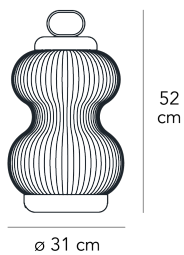

MADE IN

IT

MATERIAL DESCRIPTION

glass, metal

ALIMENTATION CABLE

Black

COLOR DESCRIPTION SKU

black, white