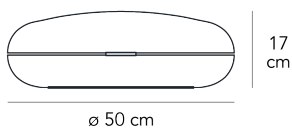

LOOP

Voon Wong & Benson Saw, 2003

A luminous object with unique appeal. The upper part of the body rotates to allow complete management of the intensity of the light. Loop can be put on a table or on the floor.

Table lamp with adjustable light through rotation of the top part. Glossy metal frame. Transparent power cable, switch and plug. European two-pole plug. Bulb not included.

MADE IN

IT

MATERIAL DESCRIPTION