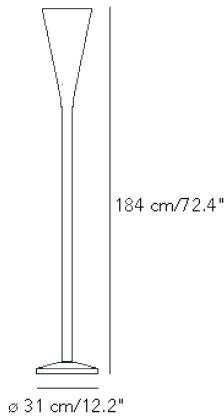

MADE IN
IT

ALIMENTATION CABLE
Black

DIMMER
Dimmer included

CERTIFICATIONS
CE ENEC IP20

COLOR

MATERIAL DESCRIPTION
painted metal

COLOR DESCRIPTION SKU
white

GROUP TENSION
Integrated Led

RECOMMENDED SOURCE
LED 30W (3000K, CRI>80, 3000Lm)

SKU
F005630210BIWL