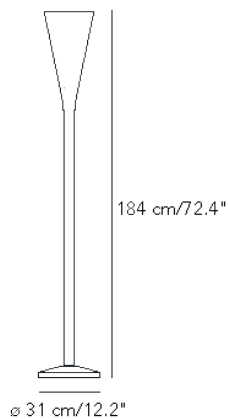

LUMINATOR

Pietro Chiesa, 1932

Luminator is one of the first projects that Pietro Chiesa, then the owner of a workshop in Milan specialized in artistic glasswork, created for FontanaArte, where he would later become artistic director alongside Gio Ponti. The first indirect light floor lamp, Luminator is composed of a thin metal shaft that opens into a cone, inside which is the light source. A single element resting on a circular base, it is a lamp of an almost abstract rigor and purity, and is by far one of the most extraordinary pieces designed by Pietro Chiesa.

MADE IN

IT

MATERIAL DESCRIPTION

Painted metal

ALIMENTATION CABLE

Black

COLOR DESCRIPTION SKU

White