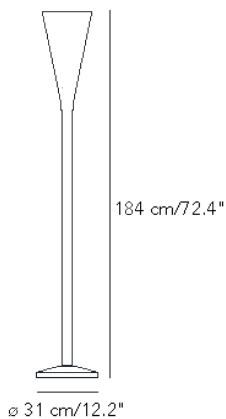

MADE IN

IT

MATERIAL DESCRIPTION

metal

ALIMENTATION CABLE

Black

COLOR DESCRIPTION SKU

satin nickel/brushed

DIMMER

Dimmer included

GROUP TENSION

Integrated Led

CERTIFICATIONS

ENERGY CLASS

A++ >> A

COLOR

RECOMMENDED SOURCE

LED 30W (3000K, CRI>80, 3000Lm)

SKU

F005630200NSWL