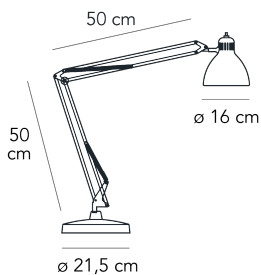

Table lamp with direct light not dimmable. Rotating on/off switch placed on the diffuser head. Adjustable base and body in painted metal. Black power cable and plug. European two-pole plug. Bulb not included.