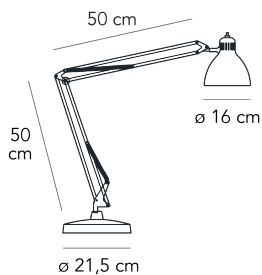

Table lamp with direct light not dimmable. Rotating on/off switch placed on the diffuser head. Adjustable base and body made of chromed metal. Black power cable and plug. European two-pole plug. Bulb not included.