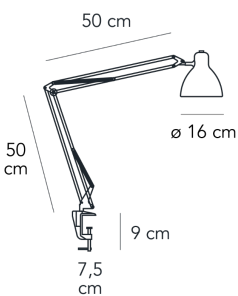

Table lamp with direct light not dimmable. Rotating on/off switch placed on the diffuser head. Adjustable clamp and body made of painted metal. Black power cable and plug. Plug-in power supply with interchangeable plugs (UK- USA- UE- CHN). Integrated led.