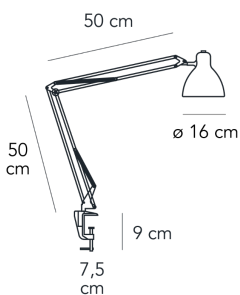

Table lamp with direct light not dimmable. Rotating on/off switch placed on the diffuser head. Adjustable clamp and body made of painted metal. Black power cable and plug. Plug-in power supply with interchangeable plugs (UK- USA- UE- CHN). Integrated led.