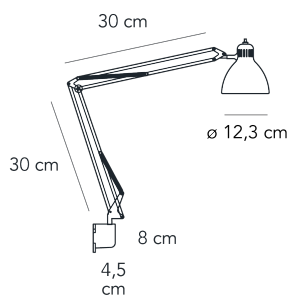

Wall lamp with direct light not dimmable. Wall support and pivoting body made of painted metal. Lighting on by rotation switch placed on the head of the diffuser. Black cable and plug. European two-pole plug. Bulb not included.