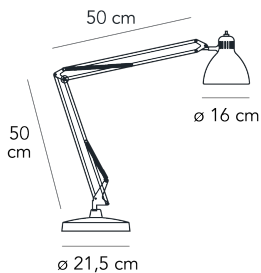

Table lamp with direct light not dimmable. Rotating on/off switch placed on the diffuser head. Adjustable base and body made of chromed metal. Black power cable and plug. Plug-in power supply with interchangeable plugs (UK- USA- UE- CHN). Integrated led.