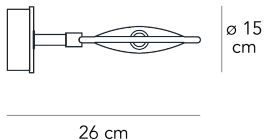

## NOBI MEDIUM

Metis Lighting, 1992

In floor, wall and suspension versions, Nobi guarantees total practicality for innovative elegant design. The adjoined convex lenses are held in place by a system of small clamps and fixed to the metal structure with two pins, the same on which the light source is also mounted. The diffuser can thus rotate on itself and orient the light flow in different directions. Innovative and available in multiple versions, Nobi provides maximum functionality while retaining a powerful aesthetic presence.

Wall lamp with diffused and dimmable light. By installing the supplied reflector the lamp produces direct/indirect directional light. Painted metal frame. Adjustable satin glass diffuser and reflector made of anodized aluminium. Wall support made of painted polymer. Bulb not included.