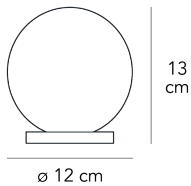

Table lamp with diffused light not dimmable. Galvanized metal frame. Diffuser made of opalyne blown glass with satin-finish. Transparent power cable, switch and plug. European two-pole plug. Bulb not included.