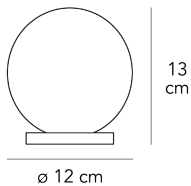

MADE IN

IT

MATERIAL DESCRIPTION

glass, galvanized metal

ALIMENTATION CABLE

Transparent

COLOR DESCRIPTION SKU

black

DIMMER

Not dimmable

GROUP TENSION

Bulb

CERTIFICATIONS

CE ENEC IP20 *Classe II*

ENERGY CLASS

A → G

COLOR

LIGHT SOURCE

1x max 6W G9

SKU

F443000150NENE