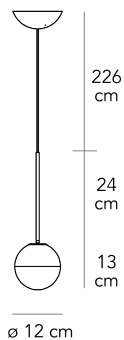

Suspension lamp with diffused and dimmable light. Frame made of chromed metal with double interchangeable stem. Diffuser made of opalyne blown glass with satin-finish. Transparent power cable. Painted polycarbonate ceiling rose. Bulb not included.

MATERIAL DESCRIPTION

glass, galvanized metal

COLOR DESCRIPTION SKU

satin nickel/brushed

GROUP TENSION

Bulb

ENERGY CLASS

A++ >> A